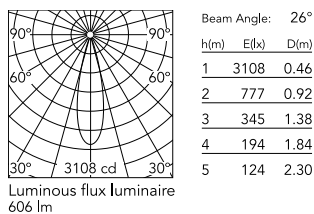

Schematic light drawing

Photometric

Lighting type	Direct
Light distribution	Symmetric
CCT (K)	3000
CRI>	90
McAdam steps (SDCM)	3
Rf fidelity index	91
Rg gamut index	101
LED Life / Failure Ratio	L90B50>59.000h_Tc85°C
Beam angle C0-180 (°)	26
Beam angle C90-270 (°)	26
Extreme cut off	Yes
UGR_L	<10

Electrical

Insulation class	III
Forward voltage (V)	21
LED current (mA)	300
Power supply	Remote
Dimmable	Yes
Power supply type	Dimmable
Dimming interface	Remote Dimmable (Dimmer Not Included)
Batteries inside	No