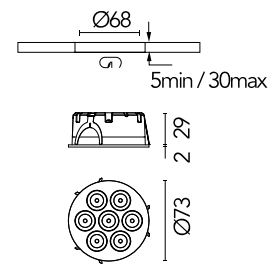

## Light Shadow Mini Round Trim Optic Medium

Designed by FLOS Architectural, 2025

LED - Power LED - 6.1W - 606lm - 3000K - CRI> 90 - Beam° 26

Recessed integrated luminaire with 7 LED lighting spots. Remote power supply not included (220-240V). Pre-installation frame not required.

### Main specifications

Mounting	Recessed
Environments	Indoor dry location
Light source type	LED
Light sources included	Yes
LED type	Power LED
Lamp category	LED
Number of lamps	1
Power (W)	6.1
System power (W)	7.9
Source flux (lm)	681
Lumen Output (lm)	606

### Physical

Colour	Black/Bronze
Trim	Yes
Orientation	Fixed
Recessed depth (mm)	30
Spot diameter (mm)	73
Length (mm)	73
Canopy width (mm)	0
Canopy height (mm)	0
Net weight (kg)	0.1
Package height (mm)	9
Package width (mm)	14
Package length (mm)	10
IP internal	20
IP external	54