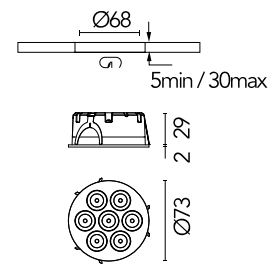

FLOS

05.8478.40 White/Steel

Light Shadow Mini Round Trim Optic Medium

Designed by FLOS Architectural, 2025

LED - Power LED - 6.1W - 607lm - 3000K - CRI> 90 - Beam° 26

Recessed integrated luminaire with 7 LED lighting spots. Remote power supply not included (220-240V). Pre-installation frame not required.

Are you a professional and your project needs consulting and support?

[BOOK AN APPOINTMENT](#)

Main specifications

Mounting	Recessed
Environments	Indoor dry location
Light source type	LED
Light sources included	Yes
LED type	Power LED
Lamp category	LED
Number of lamps	1
Power (W)	6.1
System power (W)	7.9
Source flux (lm)	681
Lumen Output (lm)	607

Physical

Colour	White/Steel
Trim	Yes
Orientation	Fixed
Recessed depth (mm)	30
Spot diameter (mm)	73
Length (mm)	73
Canopy width (mm)	0
Canopy height (mm)	0
Net weight (kg)	0.1
Package height (mm)	9
Package width (mm)	14
Package length (mm)	10
IP internal	20
IP external	54

 Replaceable (LED only) light source by a professional

 Replaceable control gear by a professional

Schematic light drawing

Photometric

Lighting type	Direct
Light distribution	Symmetric
CCT (K)	3000
CRI>	90
McAdam steps (SDCM)	3
Rf fidelity index	91
Rg gamut index	101
LED Life / Failure Ratio	L90B50>59.000h_Tc85°C
Beam angle C0-180 (°)	26
Beam angle C90-270 (°)	26
Extreme cut off	Yes
UGR _L	<10