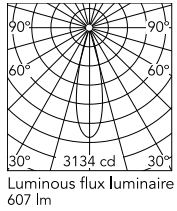

Physical

Colour	White/Steel
Trim	Yes
Orientation	Fixed
Recessed depth (mm)	30
Spot diameter (mm)	73
Length (mm)	73
Canopy width (mm)	0
Canopy height (mm)	0
Net weight (kg)	0.1
Package height (mm)	9
Package width (mm)	14
Package length (mm)	10
IP internal	20
IP external	54

 Replaceable (LED only) light source by a professional

 Replaceable control gear by a professional

Schematic light drawing

Photometric

Lighting type	Direct
Light distribution	Symmetric
CCT (K)	3000
CRI>	90
McAdam steps (SDCM)	3
Rf fidelity index	91
Rg gamut index	101
LED Life / Failure Ratio	L90B50>59.000h_Tc85°C
Beam angle C0-180 (°)	26
Beam angle C90-270 (°)	26
Extreme cut off	Yes
UGR _L	<10