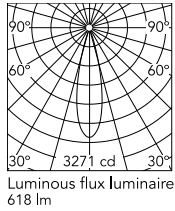

Physical

Colour	Black/White
Trim	Yes
Orientation	Fixed
Recessed depth (mm)	30
Spot diameter (mm)	73
Length (mm)	73
Canopy width (mm)	0
Canopy height (mm)	0
Net weight (kg)	0.1
Package height (mm)	9
Package width (mm)	14
Package length (mm)	10
IP internal	20
IP external	54

 Replaceable (LED only) light source by a professional

 Replaceable control gear by a professional

Schematic light drawing

Photometric

Lighting type	Direct
Light distribution	Symmetric
CCT (K)	3000
CRI>	90
McAdam steps (SDCM)	3
Rf fidelity index	91
Rg gamut index	101
LED Life / Failure Ratio	L90B50>59.000h_Tc85°C
Beam angle C0-180 (°)	25
Beam angle C90-270 (°)	25
Extreme cut off	Yes
UGR _L	<10