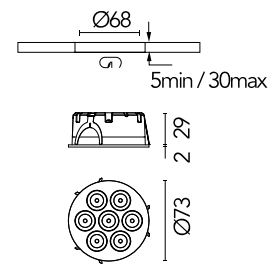

FLOS

05.8475.14 Black/White

Light Shadow Mini Round Trim Optic Medium

Designed by FLOS Architectural, 2025

LED - Power LED - 6.1W - 618lm - 3000K - CRI> 90 - Beam° 25

Recessed integrated luminaire with 7 LED lighting spots. Remote power supply not included (220-240V). Pre-installation frame not required.

Are you a professional and your project needs consulting and support?

[BOOK AN APPOINTMENT](#)

Main specifications

Mounting	Recessed
Environments	Indoor dry location
Light source type	LED
Light sources included	Yes
LED type	Power LED
Lamp category	LED
Number of lamps	1
Power (W)	6.1
System power (W)	7.9
Source flux (lm)	681
Lumen Output (lm)	618

Physical

Colour	Black/White
Trim	Yes
Orientation	Fixed
Recessed depth (mm)	30
Spot diameter (mm)	73
Length (mm)	73
Canopy width (mm)	0
Canopy height (mm)	0
Net weight (kg)	0.1
Package height (mm)	9
Package width (mm)	14
Package length (mm)	10
IP internal	20
IP external	54

 Replaceable (LED only) light source by a professional

 Replaceable control gear by a professional

Schematic light drawing

Photometric

Lighting type	Direct
Light distribution	Symmetric
CCT (K)	3000
CRI>	90
McAdam steps (SDCM)	3
Rf fidelity index	91
Rg gamut index	101
LED Life / Failure Ratio	L90B50>59.000h_Tc85°C
Beam angle C0-180 (°)	25
Beam angle C90-270 (°)	25
Extreme cut off	Yes
UGR _L	<10