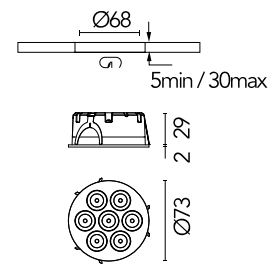

FLOS

05.8459.40 White/Bronze

Light Shadow Mini Round Trim Optic Medium

Designed by FLOS Architectural, 2025

LED - Power LED - 6.1W - 584lm - 2700K - CRI> 90 - Beam° 26

Recessed integrated luminaire with 7 LED lighting spots. Remote power supply not included (220-240V). Pre-installation frame not required.

Are you a professional and your project needs consulting and support?

[BOOK AN APPOINTMENT](#)

Main specifications

Mounting	Recessed
Environments	Indoor dry location
Light source type	LED
Light sources included	Yes
LED type	Power LED
Lamp category	LED
Number of lamps	1
Power (W)	6.1
System power (W)	7.9
Source flux (lm)	658
Lumen Output (lm)	584

Physical

Colour	White/Bronze
Trim	Yes
Orientation	Fixed
Recessed depth (mm)	30
Spot diameter (mm)	73
Length (mm)	73
Canopy width (mm)	0
Canopy height (mm)	0
Net weight (kg)	0.1
Package height (mm)	9
Package width (mm)	14
Package length (mm)	10
IP internal	20
IP external	54

 Replaceable (LED only) light source by a professional

 Replaceable control gear by a professional

Schematic light drawing

Photometric

Lighting type	Direct
Light distribution	Symmetric
CCT (K)	2700
CRI>	90
McAdam steps (SDCM)	3
Rf fidelity index	93
Rg gamut index	98
LED Life / Failure Ratio	L90B50>59.000h_Tc85°C
Beam angle C0-180 (°)	26
Beam angle C90-270 (°)	26
Extreme cut off	Yes
UGR _L	<10