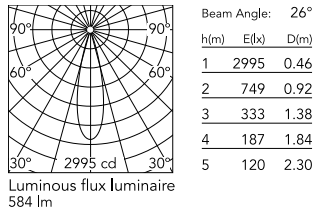

Physical

Colour	White/Bronze
Trim	Yes
Orientation	Fixed
Recessed depth (mm)	30
Spot diameter (mm)	73
Length (mm)	73
Canopy width (mm)	0
Canopy height (mm)	0
Net weight (kg)	0.1
Package height (mm)	9
Package width (mm)	14
Package length (mm)	10
IP internal	20
IP external	54

 Replaceable (LED only) light source by a professional

 Replaceable control gear by a professional

Schematic light drawing

Photometric

Lighting type	Direct
Light distribution	Symmetric
CCT (K)	2700
CRI>	90
McAdam steps (SDCM)	3
Rf fidelity index	93
Rg gamut index	98
LED Life / Failure Ratio	L90B50>59.000h_Tc85°C
Beam angle C0-180 (°)	26
Beam angle C90-270 (°)	26
Extreme cut off	Yes
UGR _L	<10