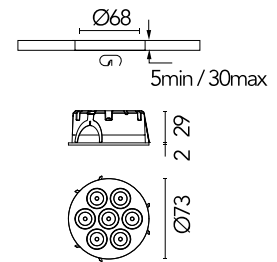

FLOS

05.8458.14 Black/Steel

Light Shadow Mini Round Trim Optic Medium

Designed by FLOS Architectural, 2025

LED - Power LED - 6.1W - 585lm - 2700K - CRI> 90 - Beam° 26

Recessed integrated luminaire with 7 LED lighting spots. Remote power supply not included (220-240V). Pre-installation frame not required.

Are you a professional and your project needs consulting and support?

BOOK AN APPOINTMENT

Main specifications

Mounting	Recessed
Environments	Indoor dry location
Light source type	LED
Light sources included	Yes
LED type	Power LED
Lamp category	LED
Number of lamps	1
Power (W)	6.1
System power (W)	7.9
Source flux (lm)	658
Lumen Output (lm)	585

Physical

Colour	Black/Steel
Trim	Yes
Orientation	Fixed
Recessed depth (mm)	30
Spot diameter (mm)	73
Length (mm)	73
Canopy width (mm)	0
Canopy height (mm)	0
Net weight (kg)	0.1
Package height (mm)	9
Package width (mm)	14
Package length (mm)	10
IP internal	20
IP external	54

 Replaceable (LED only) light source by a professional

 Replaceable control gear by a professional

Schematic light drawing

Photometric

Lighting type	Direct
Light distribution	Symmetric
CCT (K)	2700
CRI>	90
McAdam steps (SDCM)	3
Rf fidelity index	93
Rg gamut index	98
LED Life / Failure Ratio	L90B50>59.000h_Tc85°C
Beam angle C0-180 (°)	26
Beam angle C90-270 (°)	26
Extreme cut off	Yes
UGR _L	<10