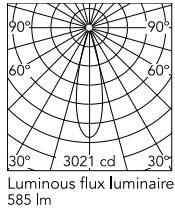

Physical

Colour	Black/Steel
Trim	Yes
Orientation	Fixed
Recessed depth (mm)	30
Spot diameter (mm)	73
Length (mm)	73
Canopy width (mm)	0
Canopy height (mm)	0
Net weight (kg)	0.1
Package height (mm)	9
Package width (mm)	14
Package length (mm)	10
IP internal	20
IP external	54

 Replaceable (LED only) light source by a professional

 Replaceable control gear by a professional

Schematic light drawing

Photometric

Lighting type	Direct
Light distribution	Symmetric
CCT (K)	2700
CRI>	90
McAdam steps (SDCM)	3
Rf fidelity index	93
Rg gamut index	98
LED Life / Failure Ratio	L90B50>59.000h_Tc85°C
Beam angle C0-180 (°)	26
Beam angle C90-270 (°)	26
Extreme cut off	Yes
UGR _L	<10