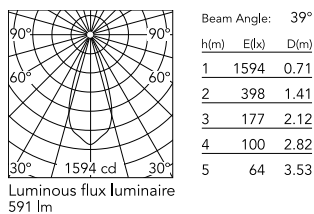

Schematic light drawing

Photometric

Lighting type	Direct
Light distribution	Symmetric
CCT (K)	3000
CRI>	90
McAdam steps (SDCM)	3
Rf fidelity index	91
Rg gamut index	101
LED Life / Failure Ratio	L90B50>59.000h_Tc85°C
Beam angle C0-180 (°)	39
Beam angle C90-270 (°)	39
Extreme cut off	Yes
UGR_L	<10

Electrical

Insulation class	III
Forward voltage (V)	21
LED current (mA)	300
Power supply	Remote
Dimmable	Yes
Power supply type	Dimmable
Dimming interface	Remote Dimmable (Dimmer Not Included)
Batteries inside	No