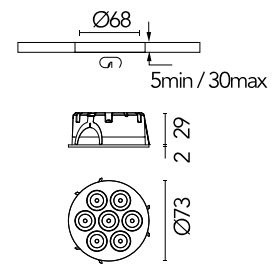

## Light Shadow Mini Round Trim Optic Flood

Designed by FLOS Architectural, 2025

LED - Power LED - 6.1W - 591lm - 3000K - CRI> 90 - Beam° 39

Recessed integrated luminaire with 7 LED lighting spots. Remote power supply not included (220-240V). Pre-installation frame not required.

### Main specifications

Mounting	Recessed
Environments	Indoor dry location
Light source type	LED
Light sources included	Yes
LED type	Power LED
Lamp category	LED
Number of lamps	1
Power (W)	6.1
System power (W)	7.9
Source flux (lm)	681
Lumen Output (lm)	591

### Physical

Colour	White/Black
Trim	Yes
Orientation	Fixed
Recessed depth (mm)	30
Spot diameter (mm)	73
Length (mm)	73
Canopy width (mm)	0
Canopy height (mm)	0
Net weight (kg)	0.1
Package height (mm)	9
Package width (mm)	14
Package length (mm)	10
IP internal	20
IP external	54