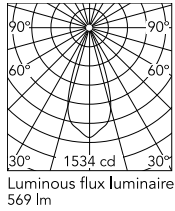

Schematic light drawing

h(m)	E(lx)	D(m)
1	1534	0.71
2	384	1.41
3	170	2.12
4	96	2.82
5	61	3.53

Photometric

Lighting type	Direct
Light distribution	Symmetric
CCT (K)	2700
CRI>	90
McAdam steps (SDCM)	3
Rf fidelity index	93
Rg gamut index	98
LED Life / Failure Ratio	L90B50>59.000h_Tc85°C
Beam angle C0-180 (°)	39
Beam angle C90-270 (°)	39
Extreme cut off	Yes
UGR_L	<10

Electrical

Insulation class	III
Forward voltage (V)	21
LED current (mA)	300
Power supply	Remote
Dimmable	Yes
Power supply type	Dimmable
Dimming interface	Remote Dimmable (Dimmer Not Included)
Batteries inside	No