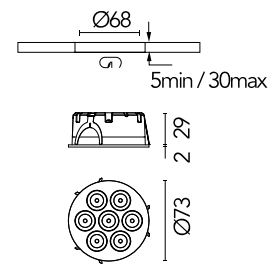

FLOS

05.8461.14 Black/Black

Light Shadow Mini Round Trim Optic Flood

Designed by FLOS Architectural, 2025

LED - Power LED - 6.1W - 569lm - 2700K - CRI> 90 - Beam° 39

Recessed integrated luminaire with 7 LED lighting spots. Remote power supply not included (220-240V). Pre-installation frame not required.

Are you a professional and your project needs consulting and support?

[BOOK AN APPOINTMENT](#)

Main specifications

Mounting	Recessed
Environments	Indoor dry location
Light source type	LED
Light sources included	Yes
LED type	Power LED
Lamp category	LED
Number of lamps	1
Power (W)	6.1
System power (W)	7.9
Source flux (lm)	658
Lumen Output (lm)	569

Physical

Colour	Black/Black
Trim	Yes
Orientation	Fixed
Recessed depth (mm)	30
Spot diameter (mm)	73
Length (mm)	73
Canopy width (mm)	0
Canopy height (mm)	0
Net weight (kg)	0.1
Package height (mm)	9
Package width (mm)	14
Package length (mm)	10
IP internal	20
IP external	54