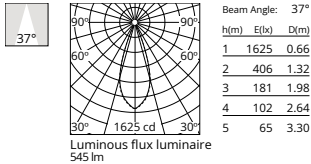

Schematic light drawing