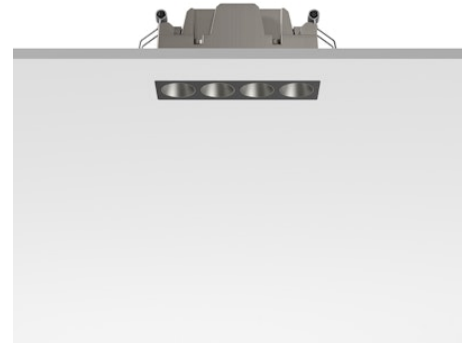

## Light Shadow Mini Fixed No Trim 4 Spots Optic Flood

Designed by FLOS Architectural, 2025

LED - Power LED - 6.2W - 545lm - 3000K - CRI> 90 - Beam° 37

Fixed recessed luminaire with 2LED lighting spots. Remote powersupply not included (220-240V).It requires a pre-installation frame,to be ordered separately.

### Main specifications

Mounting	Recessed
Environments	Indoor dry location
Light source type	LED
Light sources included	Yes
LED type	Power LED
Lamp category	LED
Number of lamps	1
Power (W)	6.2
System power (W)	9.2
Source flux (lm)	618
Lumen Output (lm)	545
Efficacy (lm/W)	59

### Physical

Colour	Black/Steel
Trim	No
Orientation	Fixed
Recessed depth (mm)	48
Length (mm)	89
Canopy width (mm)	0
Canopy height (mm)	0
Net weight (kg)	0.12
Package height (mm)	6
Package width (mm)	13
Package length (mm)	7
IP internal	20
IP external	54