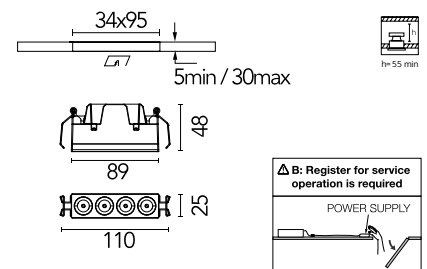

### Physical

Colour	Black/Steel
Trim	No
Orientation	Fixed
Recessed depth (mm)	48
Length (mm)	89
Canopy width (mm)	0
Canopy height (mm)	0
Net weight (kg)	0.12
Package height (mm)	6
Package width (mm)	13
Package length (mm)	7
IP internal	20
IP external	54