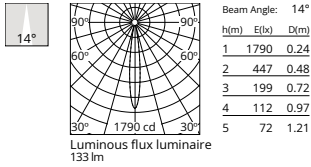

Schematic light drawing

Photometric

Lighting type	Direct
Light distribution	Symmetric
CCT (K)	2700
CRI>	90
McAdam steps (SDCM)	3
Rf fidelity index	93
Rg gamut index	98
LED Life / Failure Ratio	L90B20>52.000h_Tc85°C
Extreme cut off	Yes

Electrical

Insulation class	III
Forward voltage (V)	3
LED current (mA)	500
Power supply	Remote
Dimmable	Yes
Power supply type	Dimmable
Dimming interface	Remote Dimmable (Dimmer Not Included)
Batteries inside	No