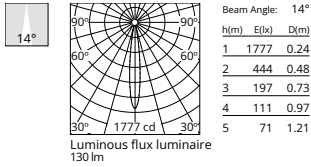

Schematic light drawing

Photometric

Lighting type	Direct
Light distribution	Symmetric
CCT (K)	2700
CRI>	90
McAdam steps (SDCM)	3
Rf fidelity index	93
Rg gamut index	98
LED Life / Failure Ratio	L90B20>52.000h_Tc85°C
Extreme cut off	Yes

Electrical

Insulation class	III
Forward voltage (V)	3
LED current (mA)	500
Power supply	Remote
Dimmable	Yes
Power supply type	Dimmable
Dimming interface	Remote Dimmable (Dimmer Not Included)
Batteries inside	No