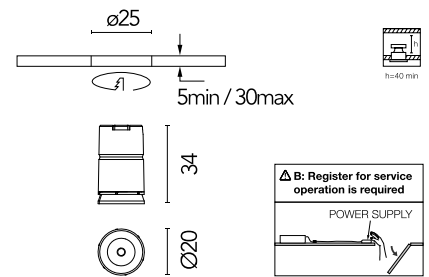

### Physical

Colour	Black
Orientation	Fixed
Recessed depth (mm)	42
Spot diameter (mm)	20
Length (mm)	20
Canopy width (mm)	0
Canopy height (mm)	0
Net weight (kg)	0.04
Package height (mm)	6
Package width (mm)	13
Package length (mm)	7
IP internal	20
IP external	54