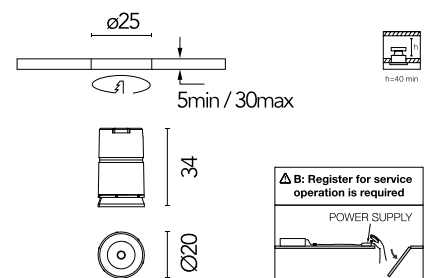

FLOS

05.8405.ES Bronze

Light Shadow Mini Dots - Single Spot Module. Set of 1 Spot Optic Spot

Designed by FLOS Architectural, 2025

LED - Power LED - 1.5W - 137lm - 3000K - CRI> 90 - Beam° 14

LED lighting luminaire to be inserted in the recessed frames (Trim/NoTrim). It requires a pre-installation frame, to be ordered separately. Installation through a bayonet system with interchangeable spots. Available in one-light versions and groups of two and four lights. Driver not included.

Are you a professional and your project needs consulting and support?

BOOK AN APPOINTMENT

Main specifications

Mounting	Recessed
Environments	Indoor dry location
Light source type	LED
Light sources included	Yes
LED type	Power LED
Lamp category	LED
Number of lamps	1
Power (W)	1.5
System power (W)	2.3
Source flux (lm)	155
Lumen Output (lm)	137
Efficacy (lm/W)	59

Physical

Colour	Bronze
Orientation	Fixed
Recessed depth (mm)	42
Spot diameter (mm)	20
Length (mm)	20
Canopy width (mm)	0
Canopy height (mm)	0
Net weight (kg)	0.02
Package height (mm)	7
Package width (mm)	6
Package length (mm)	8
IP internal	20
IP external	54

Download

Mounting instructions [↓ PDF](#)

Photometric Files

LDT / IES [↓ ZIP](#)

Technical Drawings

2D [↓ ZIP](#)

3D [↓ ZIP](#)