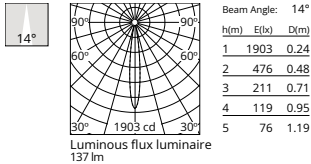

Schematic light drawing