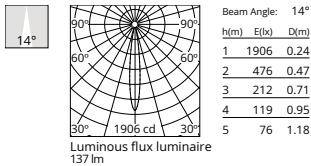

Schematic light drawing