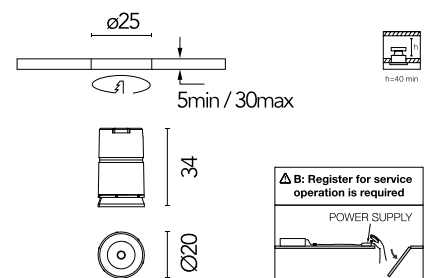

FLOS

05.8405.ER Steel

Light Shadow Mini Dots - Single Spot Module. Set of 1 Spot Optic Spot

Designed by FLOS Architectural, 2025

LED - Power LED - 1.5W - 137lm - 3000K - CRI> 90 - Beam° 14

LED lighting luminaire to be inserted in the recessed frames (Trim/NoTrim). It requires a pre-installation frame, to be ordered separately. Installation through a bayonet system with interchangeable spots. Available in one-light versions and groups of two and four lights. Driver not included.

Are you a professional and your project needs consulting and support?

[BOOK AN APPOINTMENT](#)

Main specifications

Mounting	Recessed
Environments	Indoor dry location
Light source type	LED
Light sources included	Yes
LED type	Power LED
Lamp category	LED
Number of lamps	1
Power (W)	1.5
System power (W)	2.3
Source flux (lm)	155
Lumen Output (lm)	137
Efficacy (lm/W)	59

Physical

Colour	Steel
Orientation	Fixed
Recessed depth (mm)	42
Spot diameter (mm)	20
Length (mm)	20
Canopy width (mm)	0
Canopy height (mm)	0
Net weight (kg)	0.02
Package height (mm)	7
Package width (mm)	6
Package length (mm)	8
IP internal	20
IP external	54

Download

Mounting instructions [↓ PDF](#)

Photometric Files

LDT / IES [↓ ZIP](#)

Technical Drawings

2D [↓ ZIP](#)

3D [↓ ZIP](#)