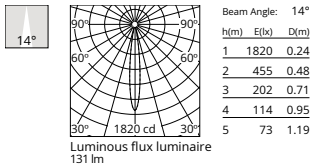

Physical

Colour	Bronze
Orientation	Fixed
Recessed depth (mm)	42
Spot diameter (mm)	20
Length (mm)	20
Canopy width (mm)	0
Canopy height (mm)	0
Net weight (kg)	0.02
Package height (mm)	7
Package width (mm)	6
Package length (mm)	8
IP internal	20
IP external	54

Photometric

Lighting type	Direct
Light distribution	Symmetric
CCT (K)	2700
CRI>	90
McAdam steps (SDCM)	3
Rf fidelity index	93
Rg gamut index	98
LED Life / Failure Ratio	L90B20>52.000h_Tc85°C
Beam angle C0-180 (°)	14
Beam angle C90-270 (°)	14
Extreme cut off	Yes
UGR _L	<10