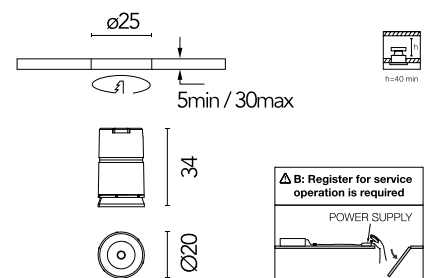

FLOS

05.8400.ES Bronze

Light Shadow Mini Dots - Single Spot Module. Set of 1 Spot Optic Spot

Designed by FLOS Architectural, 2025

LED - Power LED - 1.5W - 131lm - 2700K - CRI> 90 - Beam° 14

LED lighting luminaire to be inserted in the recessed frames (Trim/NoTrim). It requires a pre-installation frame, to be ordered separately. Installation through a bayonet system with interchangeable spots. Available in one-light versions and groups of two and four lights. Driver not included.

Are you a professional and your project needs consulting and support?

BOOK AN APPOINTMENT

Main specifications

Mounting	Recessed
Environments	Indoor dry location
Light source type	LED
Light sources included	Yes
LED type	Power LED
Lamp category	LED
Number of lamps	1
Power (W)	1.5
System power (W)	2.3
Source flux (lm)	148
Lumen Output (lm)	131
Efficacy (lm/W)	56

Physical

Colour	Bronze
Orientation	Fixed
Recessed depth (mm)	42
Spot diameter (mm)	20
Length (mm)	20
Canopy width (mm)	0
Canopy height (mm)	0
Net weight (kg)	0.02
Package height (mm)	7
Package width (mm)	6
Package length (mm)	8
IP internal	20
IP external	54

Download

Mounting instructions [↓ PDF](#)

Photometric Files

LDT / IES [↓ ZIP](#)

Technical Drawings

2D [↓ ZIP](#)

3D [↓ ZIP](#)