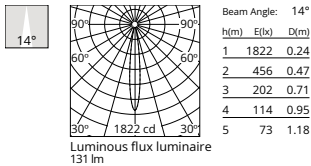

Physical

Colour	Steel
Orientation	Fixed
Recessed depth (mm)	42
Spot diameter (mm)	20
Length (mm)	20
Canopy width (mm)	0
Canopy height (mm)	0
Net weight (kg)	0.02
Package height (mm)	7
Package width (mm)	6
Package length (mm)	8
IP internal	20
IP external	54

Photometric

Lighting type	Direct
Light distribution	Symmetric
CCT (K)	2700
CRI>	90
McAdam steps (SDCM)	3
Rf fidelity index	93
Rg gamut index	98
LED Life / Failure Ratio	L90B20>52.000h_Tc85°C
Beam angle C0-180 (°)	14
Beam angle C90-270 (°)	14
Extreme cut off	Yes
UGR _L	<10