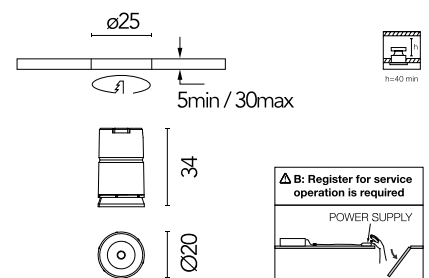

FLOS

05.8400.ER Steel

Light Shadow Mini Dots - Single Spot Module. Set of 1 Spot Optic Spot

Designed by FLOS Architectural, 2025

LED - Power LED - 1.5W - 131lm - 2700K - CRI> 90 - Beam° 14

LED lighting luminaire to be inserted in the recessed frames (Trim/NoTrim). It requires a pre-installation frame, to be ordered separately. Installation through a bayonet system with interchangeable spots. Available in one-light versions and groups of two and four lights. Driver not included.

Physical

Colour	Steel
Orientation	Fixed
Recessed depth (mm)	42
Spot diameter (mm)	20
Length (mm)	20
Canopy width (mm)	0
Canopy height (mm)	0
Net weight (kg)	0.02
Package height (mm)	7
Package width (mm)	6
Package length (mm)	8
IP internal	20
IP external	54