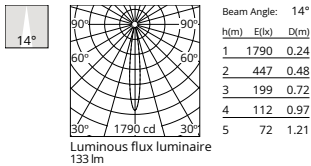

Physical

Colour	White
Orientation	Fixed
Recessed depth (mm)	42
Spot diameter (mm)	20
Length (mm)	20
Canopy width (mm)	0
Canopy height (mm)	0
Net weight (kg)	0.02
Package height (mm)	7
Package width (mm)	6
Package length (mm)	8
IP internal	20
IP external	54

Photometric

Lighting type	Direct
Light distribution	Symmetric
CCT (K)	2700
CRI>	90
McAdam steps (SDCM)	3
Rf fidelity index	93
Rg gamut index	98
LED Life / Failure Ratio	L90B20>52.000h_Tc85°C
Beam angle C0-180 (°)	14
Beam angle C90-270 (°)	14
Extreme cut off	Yes
UGR _L	<10