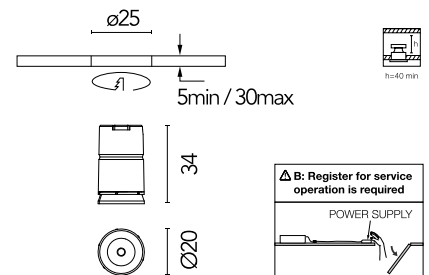

FLOS

05.8400.40 White

Light Shadow Mini Dots - Single Spot Module. Set of 1 Spot Optic Spot

Designed by FLOS Architectural, 2025

LED - Power LED - 1.5W - 133lm - 2700K - CRI> 90 - Beam° 14

LED lighting luminaire to be inserted in the recessed frames (Trim/NoTrim). It requires a pre-installation frame, to be ordered separately. Installation through a bayonet system with interchangeable spots. Available in one-light versions and groups of two and four lights. Driver not included.

Are you a professional and your project needs consulting and support?

[BOOK AN APPOINTMENT](#)

Main specifications

Mounting	Recessed
Environments	Indoor dry location
Light source type	LED
Light sources included	Yes
LED type	Power LED
Lamp category	LED
Number of lamps	1
Power (W)	1.5
System power (W)	2.3
Source flux (lm)	148
Lumen Output (lm)	133
Efficacy (lm/W)	57

Physical

Colour	White
Orientation	Fixed
Recessed depth (mm)	42
Spot diameter (mm)	20
Length (mm)	20
Canopy width (mm)	0
Canopy height (mm)	0
Net weight (kg)	0.02
Package height (mm)	7
Package width (mm)	6
Package length (mm)	8
IP internal	20
IP external	54

Download

Mounting instructions [↓ PDF](#)

Photometric Files

LDT / IES [↓ ZIP](#)

Technical Drawings

2D [↓ ZIP](#)

3D [↓ ZIP](#)