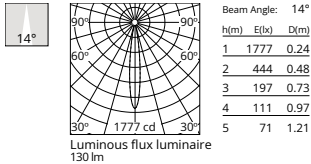

Physical

Colour	Black
Orientation	Fixed
Recessed depth (mm)	42
Spot diameter (mm)	20
Length (mm)	20
Canopy width (mm)	0
Canopy height (mm)	0
Net weight (kg)	0.02
Package height (mm)	7
Package width (mm)	6
Package length (mm)	8
IP internal	20
IP external	54

Photometric

Lighting type	Direct
Light distribution	Symmetric
CCT (K)	2700
CRI>	90
McAdam steps (SDCM)	3
Rf fidelity index	93
Rg gamut index	98
LED Life / Failure Ratio	L90B20>52.000h_Tc85°C
Beam angle C0-180 (°)	14
Beam angle C90-270 (°)	14
Extreme cut off	Yes
UGR _L	<10