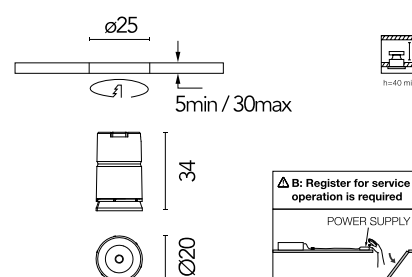

FLOS

05.8400.14 Black

Light Shadow Mini Dots - Single Spot Module. Set of 1 Spot Optic Spot

Designed by FLOS Architectural, 2025

LED - Power LED - 1.5W - 130lm - 2700K - CRI> 90 - Beam° 14

LED lighting luminaire to be inserted in the recessed frames (Trim/NoTrim). It requires a pre-installation frame, to be ordered separately. Installation through a bayonet system with interchangeable spots. Available in one-light versions and groups of two and four lights. Driver not included.

Physical

Colour	Black
Orientation	Fixed
Recessed depth (mm)	42
Spot diameter (mm)	20
Length (mm)	20
Canopy width (mm)	0
Canopy height (mm)	0
Net weight (kg)	0.02
Package height (mm)	7
Package width (mm)	6
Package length (mm)	8
IP internal	20
IP external	54