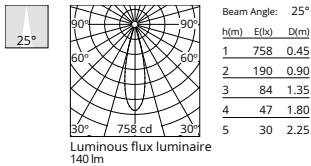

Physical

Colour	Bronze
Orientation	Fixed
Recessed depth (mm)	42
Spot diameter (mm)	20
Length (mm)	20
Canopy width (mm)	0
Canopy height (mm)	0
Net weight (kg)	0.02
Package height (mm)	7
Package width (mm)	6
Package length (mm)	8
IP internal	20
IP external	54

Photometric

Lighting type	Direct
Light distribution	Symmetric
CCT (K)	3000
CRI>	90
McAdam steps (SDCM)	3
Rf fidelity index	91
Rg gamut index	101
LED Life / Failure Ratio	L90B20>52.000h_Tc85°C
Beam angle C0-180 (°)	25
Beam angle C90-270 (°)	25
Extreme cut off	Yes
UGR _L	<10