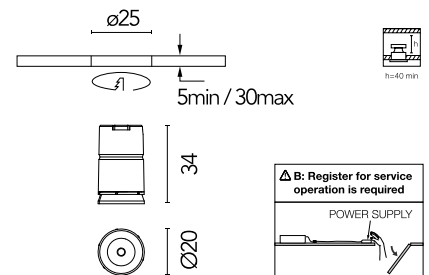

FLOS

05.8406.ES Bronze

Light Shadow Mini Dots - Single Spot Module. Set of 1 Spot Optic Medium

Designed by FLOS Architectural, 2025

LED - Power LED - 1.5W - 140lm - 3000K - CRI> 90 - Beam° 25

LED lighting luminaire to be inserted in the recessed frames (Trim/NoTrim). It requires a pre-installation frame, to be ordered separately. Installation through a bayonet system with interchangeable spots. Available in one-light versions and groups of two and four lights. Driver not included.

Are you a professional and your project needs consulting and support?

[BOOK AN APPOINTMENT](#)

Main specifications

Mounting	Recessed
Environments	Indoor dry location
Light source type	LED
Light sources included	Yes
LED type	Power LED
Lamp category	LED
Number of lamps	1
Power (W)	1.5
System power (W)	2.3
Source flux (lm)	155
Lumen Output (lm)	140
Efficacy (lm/W)	60

Physical

Colour	Bronze
Orientation	Fixed
Recessed depth (mm)	42
Spot diameter (mm)	20
Length (mm)	20
Canopy width (mm)	0
Canopy height (mm)	0
Net weight (kg)	0.02
Package height (mm)	7
Package width (mm)	6
Package length (mm)	8
IP internal	20
IP external	54

Download

Mounting instructions [↓ PDF](#)

Photometric Files

LDT / IES [↓ ZIP](#)

Technical Drawings

2D [↓ ZIP](#)

3D [↓ ZIP](#)