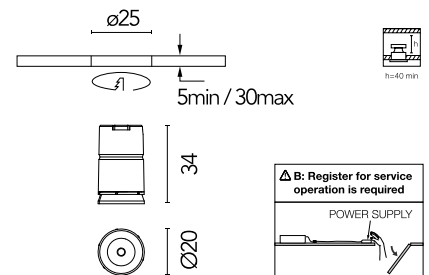

FLOS

05.8406.ER Steel

Light Shadow Mini Dots - Single Spot Module. Set of 1 Spot Optic Medium

Designed by FLOS Architectural, 2025

LED - Power LED - 1.5W - 140lm - 3000K - CRI> 90 - Beam° 26

LED lighting luminaire to be inserted in the recessed frames (Trim/NoTrim). It requires a pre-installation frame, to be ordered separately. Installation through a bayonet system with interchangeable spots. Available in one-light versions and groups of two and four lights. Driver not included.

Are you a professional and your project needs consulting and support?

[BOOK AN APPOINTMENT](#)

Main specifications

Mounting	Recessed
Environments	Indoor dry location
Light source type	LED
Light sources included	Yes
LED type	Power LED
Lamp category	LED
Number of lamps	1
Power (W)	1.5
System power (W)	2.3
Source flux (lm)	155
Lumen Output (lm)	140
Efficacy (lm/W)	60

Physical

Colour	Steel
Orientation	Fixed
Recessed depth (mm)	42
Spot diameter (mm)	20
Length (mm)	20
Canopy width (mm)	0
Canopy height (mm)	0
Net weight (kg)	0.02
Package height (mm)	7
Package width (mm)	6
Package length (mm)	8
IP internal	20
IP external	54

Download

Mounting instructions [↓ PDF](#)

Photometric Files

LDT / IES [↓ ZIP](#)

Technical Drawings

2D [↓ ZIP](#)

3D [↓ ZIP](#)