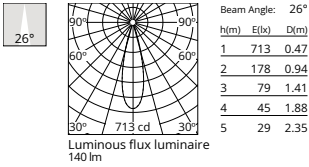

Physical

Colour	Steel
Orientation	Fixed
Recessed depth (mm)	42
Spot diameter (mm)	20
Length (mm)	20
Canopy width (mm)	0
Canopy height (mm)	0
Net weight (kg)	0.02
Package height (mm)	7
Package width (mm)	6
Package length (mm)	8
IP internal	20
IP external	54

Photometric

Lighting type	Direct
Light distribution	Symmetric
CCT (K)	3000
CRI>	90
McAdam steps (SDCM)	3
Rf fidelity index	91
Rg gamut index	101
LED Life / Failure Ratio	L90B20>52.000h_Tc85°C
Beam angle C0-180 (°)	26
Beam angle C90-270 (°)	26
Extreme cut off	Yes
UGR _L	<10