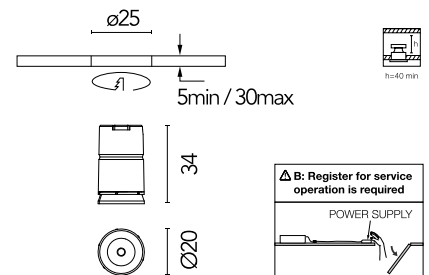

FLOS

05.8401.ES Bronze

Light Shadow Mini Dots - Single Spot Module. Set of 1 Spot Optic Medium

Designed by FLOS Architectural, 2025

LED - Power LED - 1.5W - 133lm - 2700K - CRI> 90 - Beam° 25

LED lighting luminaire to be inserted in the recessed frames (Trim/NoTrim). It requires a pre-installation frame, to be ordered separately. Installation through a bayonet system with interchangeable spots. Available in one-light versions and groups of two and four lights. Driver not included.

Are you a professional and your project needs consulting and support?

[BOOK AN APPOINTMENT](#)

Main specifications

Mounting	Recessed
Environments	Indoor dry location
Light source type	LED
Light sources included	Yes
LED type	Power LED
Lamp category	LED
Number of lamps	1
Power (W)	1.5
System power (W)	2.3
Source flux (lm)	148
Lumen Output (lm)	133
Efficacy (lm/W)	57

Physical

Colour	Bronze
Orientation	Fixed
Recessed depth (mm)	42
Spot diameter (mm)	20
Length (mm)	20
Canopy width (mm)	0
Canopy height (mm)	0
Net weight (kg)	0.02
Package height (mm)	7
Package width (mm)	6
Package length (mm)	8
IP internal	20
IP external	54

Download

Mounting instructions [↓ PDF](#)

Photometric Files

LDT / IES [↓ ZIP](#)

Technical Drawings

2D [↓ ZIP](#)

3D [↓ ZIP](#)