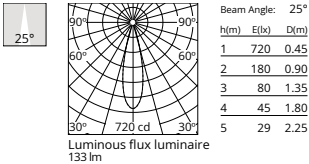

Schematic light drawing