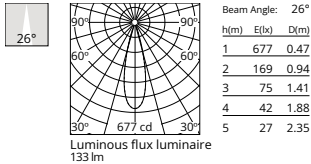

Physical

Colour	Steel
Orientation	Fixed
Recessed depth (mm)	42
Spot diameter (mm)	20
Length (mm)	20
Canopy width (mm)	0
Canopy height (mm)	0
Net weight (kg)	0.02
Package height (mm)	7
Package width (mm)	6
Package length (mm)	8
IP internal	20
IP external	54

Photometric

Lighting type	Direct
Light distribution	Symmetric
CCT (K)	2700
CRI>	90
McAdam steps (SDCM)	3
Rf fidelity index	93
Rg gamut index	98
LED Life / Failure Ratio	L90B20>52.000h_Tc85°C
Beam angle C0-180 (°)	26
Beam angle C90-270 (°)	26
Extreme cut off	Yes
UGR _L	<10