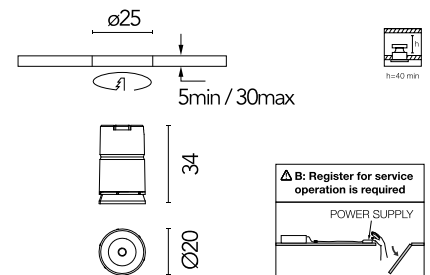

FLOS

05.8401.ER Steel

Light Shadow Mini Dots - Single Spot Module. Set of 1 Spot Optic Medium

Designed by FLOS Architectural, 2025

LED - Power LED - 1.5W - 133lm - 2700K - CRI> 90 - Beam° 26

LED lighting luminaire to be inserted in the recessed frames (Trim/NoTrim). It requires a pre-installation frame, to be ordered separately. Installation through a bayonet system with interchangeable spots. Available in one-light versions and groups of two and four lights. Driver not included.

Are you a professional and your project needs consulting and support?

[BOOK AN APPOINTMENT](#)

Main specifications

Mounting	Recessed
Environments	Indoor dry location
Light source type	LED
Light sources included	Yes
LED type	Power LED
Lamp category	LED
Number of lamps	1
Power (W)	1.5
System power (W)	2.3
Source flux (lm)	148
Lumen Output (lm)	133
Efficacy (lm/W)	57

Physical

Colour	Steel
Orientation	Fixed
Recessed depth (mm)	42
Spot diameter (mm)	20
Length (mm)	20
Canopy width (mm)	0
Canopy height (mm)	0
Net weight (kg)	0.02
Package height (mm)	7
Package width (mm)	6
Package length (mm)	8
IP internal	20
IP external	54

Download

Mounting instructions [↓ PDF](#)

Photometric Files

LDT / IES [↓ ZIP](#)

Technical Drawings

2D [↓ ZIP](#)

3D [↓ ZIP](#)