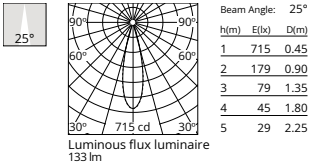

Physical

Colour	Black
Orientation	Fixed
Recessed depth (mm)	42
Spot diameter (mm)	20
Length (mm)	20
Canopy width (mm)	0
Canopy height (mm)	0
Net weight (kg)	0.02
Package height (mm)	7
Package width (mm)	6
Package length (mm)	8
IP internal	20
IP external	54

Photometric

Lighting type	Direct
Light distribution	Symmetric
CCT (K)	2700
CRI>	90
McAdam steps (SDCM)	3
Rf fidelity index	93
Rg gamut index	98
LED Life / Failure Ratio	L90B20>52.000h_Tc85°C
Beam angle C0-180 (°)	25
Beam angle C90-270 (°)	26
Extreme cut off	Yes
UGR _L	<10