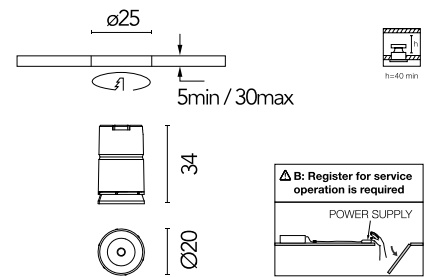

FLOS

05.8401.14 Black

Light Shadow Mini Dots - Single Spot Module. Set of 1 Spot Optic Medium

Designed by FLOS Architectural, 2025

LED - Power LED - 1.5W - 133lm - 2700K - CRI> 90 - Beam° 25

LED lighting luminaire to be inserted in the recessed frames (Trim/NoTrim). It requires a pre-installation frame, to be ordered separately. Installation through a bayonet system with interchangeable spots. Available in one-light versions and groups of two and four lights. Driver not included.

Are you a professional and your project needs consulting and support?

[BOOK AN APPOINTMENT](#)

Main specifications

Mounting	Recessed
Environments	Indoor dry location
Light source type	LED
Light sources included	Yes
LED type	Power LED
Lamp category	LED
Number of lamps	1
Power (W)	1.5
System power (W)	2.3
Source flux (lm)	148
Lumen Output (lm)	133
Efficacy (lm/W)	57

Physical

Colour	Black
Orientation	Fixed
Recessed depth (mm)	42
Spot diameter (mm)	20
Length (mm)	20
Canopy width (mm)	0
Canopy height (mm)	0
Net weight (kg)	0.02
Package height (mm)	7
Package width (mm)	6
Package length (mm)	8
IP internal	20
IP external	54

Download

Mounting instructions [↓ PDF](#)

Photometric Files

LDT / IES [↓ ZIP](#)

Technical Drawings

2D [↓ ZIP](#)

3D [↓ ZIP](#)