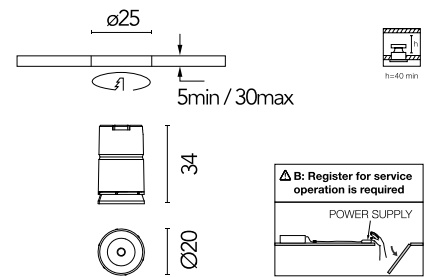

FLOS

05.8407.ER Steel

Light Shadow Mini Dots - Single Spot Module. Set of 1 Spot Optic Flood

Designed by FLOS Architectural, 2025

LED - Power LED - 1.5W - 137lm - 3000K - CRI> 90 - Beam° 37

LED lighting luminaire to be inserted in the recessed frames (Trim/NoTrim). It requires a pre-installation frame, to be ordered separately. Installation through a bayonet system with interchangeable spots. Available in one-light versions and groups of two and four lights. Driver not included.

Are you a professional and your project needs consulting and support?

[BOOK AN APPOINTMENT](#)

Main specifications

Mounting	Recessed
Environments	Indoor dry location
Light source type	LED
Light sources included	Yes
LED type	Power LED
Lamp category	LED
Number of lamps	1
Power (W)	1.5
System power (W)	2.3
Source flux (lm)	155
Lumen Output (lm)	137
Efficacy (lm/W)	59

Physical

Colour	Steel
Orientation	Fixed
Recessed depth (mm)	42
Spot diameter (mm)	20
Length (mm)	20
Canopy width (mm)	0
Canopy height (mm)	0
Net weight (kg)	0.02
Package height (mm)	7
Package width (mm)	6
Package length (mm)	8
IP internal	20
IP external	54

Download

Mounting instructions [↓ PDF](#)

Photometric Files

LDT / IES [↓ ZIP](#)

Technical Drawings

2D [↓ ZIP](#)

3D [↓ ZIP](#)