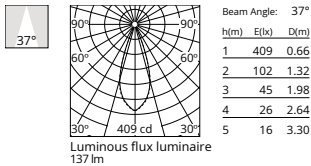

Physical

Colour	Steel
Orientation	Fixed
Recessed depth (mm)	42
Spot diameter (mm)	20
Length (mm)	20
Canopy width (mm)	0
Canopy height (mm)	0
Net weight (kg)	0.02
Package height (mm)	7
Package width (mm)	6
Package length (mm)	8
IP internal	20
IP external	54

Photometric

Lighting type	Direct
Light distribution	Symmetric
CCT (K)	3000
CRI>	90
McAdam steps (SDCM)	3
Rf fidelity index	91
Rg gamut index	101
LED Life / Failure Ratio	L90B20>52.000h_Tc85°C
Beam angle C0-180 (°)	37
Beam angle C90-270 (°)	37
Extreme cut off	Yes
UGR _L	<10