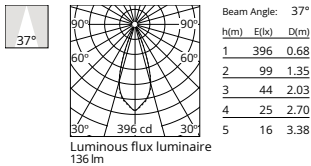

Schematic light drawing