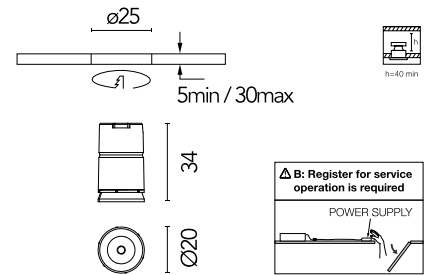

### Physical

Colour	Black
Orientation	Fixed
Recessed depth (mm)	42
Spot diameter (mm)	20
Length (mm)	20
Canopy width (mm)	0
Canopy height (mm)	0
Net weight (kg)	0.02
Package height (mm)	7
Package width (mm)	6
Package length (mm)	8
IP internal	20
IP external	54