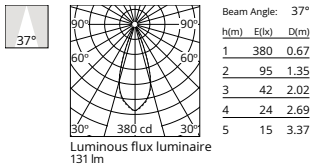

Schematic light drawing