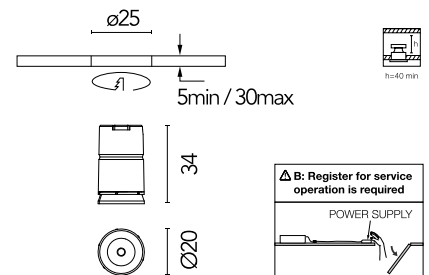

FLOS

05.8402.ES Bronze

Light Shadow Mini Dots - Single Spot Module. Set of 1 Spot Optic Flood

Designed by FLOS Architectural, 2025

LED - Power LED - 1.5W - 131lm - 2700K - CRI> 90 - Beam° 37

LED lighting luminaire to be inserted in the recessed frames (Trim/NoTrim). It requires a pre-installation frame, to be ordered separately. Installation through a bayonet system with interchangeable spots. Available in one-light versions and groups of two and four lights. Driver not included.

Are you a professional and your project needs consulting and support?

[BOOK AN APPOINTMENT](#)

Main specifications

Mounting	Recessed
Environments	Indoor dry location
Light source type	LED
Light sources included	Yes
LED type	Power LED
Lamp category	LED
Number of lamps	1
Power (W)	1.5
System power (W)	2.3
Source flux (lm)	148
Lumen Output (lm)	131
Efficacy (lm/W)	56

Physical

Colour	Bronze
Orientation	Fixed
Recessed depth (mm)	42
Spot diameter (mm)	20
Length (mm)	20
Canopy width (mm)	0
Canopy height (mm)	0
Net weight (kg)	0.02
Package height (mm)	7
Package width (mm)	6
Package length (mm)	8
IP internal	20
IP external	54

Download

Mounting instructions [↓ PDF](#)

Photometric Files

LDT / IES [↓ ZIP](#)

Technical Drawings

2D [↓ ZIP](#)

3D [↓ ZIP](#)