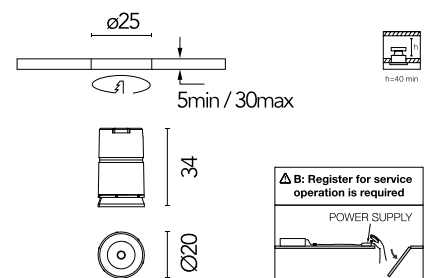

FLOS

05.8402.ER Steel

Light Shadow Mini Dots - Single Spot Module. Set of 1 Spot Optic Flood

Designed by FLOS Architectural, 2025

LED - Power LED - 1.5W - 131lm - 2700K - CRI> 90 - Beam° 37

LED lighting luminaire to be inserted in the recessed frames (Trim/NoTrim). It requires a pre-installation frame, to be ordered separately. Installation through a bayonet system with interchangeable spots. Available in one-light versions and groups of two and four lights. Driver not included.

Are you a professional and your project needs consulting and support?

[BOOK AN APPOINTMENT](#)

Main specifications

Mounting	Recessed
Environments	Indoor dry location
Light source type	LED
Light sources included	Yes
LED type	Power LED
Lamp category	LED
Number of lamps	1
Power (W)	1.5
System power (W)	2.3
Source flux (lm)	148
Lumen Output (lm)	131
Efficacy (lm/W)	56

Physical

Colour	Steel
Orientation	Fixed
Recessed depth (mm)	42
Spot diameter (mm)	20
Length (mm)	20
Canopy width (mm)	0
Canopy height (mm)	0
Net weight (kg)	0.02
Package height (mm)	7
Package width (mm)	6
Package length (mm)	8
IP internal	20
IP external	54

Download

Mounting instructions [↓ PDF](#)

Photometric Files

LDT / IES [↓ ZIP](#)

Technical Drawings

2D [↓ ZIP](#)

3D [↓ ZIP](#)