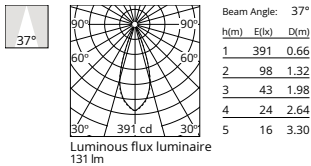

Schematic light drawing