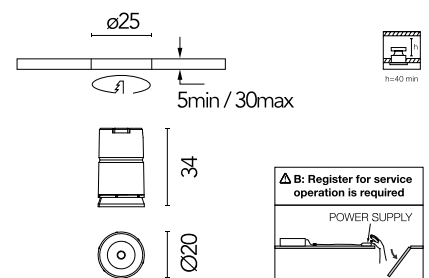

FLOS

05.8402.40 White

Light Shadow Mini Dots - Single Spot Module. Set of 1 Spot Optic Flood

Designed by FLOS Architectural, 2025

LED - Power LED - 1.5W - 134lm - 2700K - CRI> 90 - Beam° 37

LED lighting luminaire to be inserted in the recessed frames (Trim/NoTrim). It requires a pre-installation frame, to be ordered separately. Installation through a bayonet system with interchangeable spots. Available in one-light versions and groups of two and four lights. Driver not included.

Physical

Colour	White
Orientation	Fixed
Recessed depth (mm)	42
Spot diameter (mm)	20
Length (mm)	20
Canopy width (mm)	0
Canopy height (mm)	0
Net weight (kg)	0.02
Package height (mm)	7
Package width (mm)	6
Package length (mm)	8
IP internal	20
IP external	54