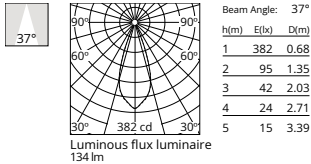

Physical

Colour	White
Orientation	Fixed
Recessed depth (mm)	42
Spot diameter (mm)	20
Length (mm)	20
Canopy width (mm)	0
Canopy height (mm)	0
Net weight (kg)	0.02
Package height (mm)	7
Package width (mm)	6
Package length (mm)	8
IP internal	20
IP external	54

Photometric

Lighting type	Direct
Light distribution	Symmetric
CCT (K)	2700
CRI>	90
McAdam steps (SDCM)	3
Rf fidelity index	93
Rg gamut index	98
LED Life / Failure Ratio	L90B20>52.000h_Tc85°C
Beam angle C0-180 (°)	37
Beam angle C90-270 (°)	38
Extreme cut off	Yes
UGR _L	<10