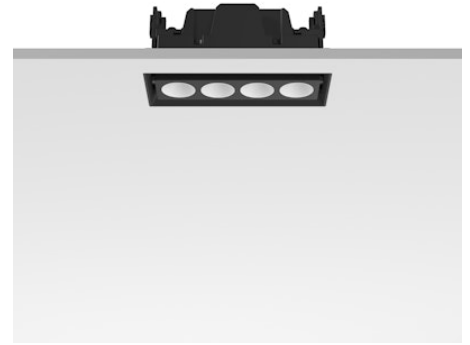

FLOS

05.8840.14 Black/White

Light Shadow Mini Adjustable No Trim 4 Spots Optic Spot

Designed by FLOS Architectural, 2025

LED - Power LED - 6.2W - 531lm - 2700K - CRI> 90 - Beam° 14

Adjustable recessed luminaire with 4 LED lighting spots. Remote power supply not included (220-240V). It requires a pre-installation frame, to be ordered separately.

Are you a professional and your project needs consulting and support?

BOOK AN APPOINTMENT

Main specifications

| | |
|------------------------|---------------------|
| Mounting | Recessed |
| Environments | Indoor dry location |
| Light source type | LED |
| Light sources included | Yes |
| LED type | Power LED |
| Lamp category | LED |
| Number of lamps | 1 |
| Power (W) | 6.2 |
| System power (W) | 9.2 |
| Source flux (lm) | 590 |
| Lumen Output (lm) | 531 |
| Efficacy (lm/W) | 57 |

Physical

| | |
|-------------------------|-------------|
| Colour | Black/White |
| Trim | No |
| Orientation | Adjustable |
| Transversal tilting (°) | 30 |
| Recessed depth (mm) | 48 |
| Length (mm) | 99 |
| Canopy width (mm) | 0 |
| Canopy height (mm) | 0 |
| Net weight (kg) | 0.14 |
| Package height (mm) | 6 |
| Package width (mm) | 13 |
| Package length (mm) | 7 |
| IP internal | 20 |