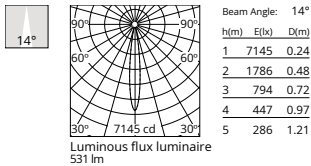

Physical

| | |
|-------------------------|-------------|
| Colour | Black/White |
| Trim | No |
| Orientation | Adjustable |
| Transversal tilting (°) | 30 |
| Recessed depth (mm) | 48 |
| Length (mm) | 99 |
| Canopy width (mm) | 0 |
| Canopy height (mm) | 0 |
| Net weight (kg) | 0.14 |
| Package height (mm) | 6 |
| Package width (mm) | 13 |
| Package length (mm) | 7 |
| IP internal | 20 |

Download

Mounting instructions [↓ PDF](#)

Photometric Files

LDT / IES [↓ ZIP](#)

Technical Drawings

2D [↓ ZIP](#)

3D [↓ ZIP](#)

Schematic light drawing

Photometric

| | |
|--------------------------|-----------------------|
| Lighting type | Direct |
| Light distribution | Symmetric |
| CCT (K) | 2700 |
| CRI> | 90 |
| McAdam steps (SDCM) | 3 |
| Rf fidelity index | 93 |
| Rg gamut index | 98 |
| LED Life / Failure Ratio | L90B20>52.000h_Tc85°C |
| Beam angle C0-180 (°) | 14 |
| Beam angle C90-270 (°) | 14 |
| Extreme cut off | Yes |
| UGR _L | <10 |