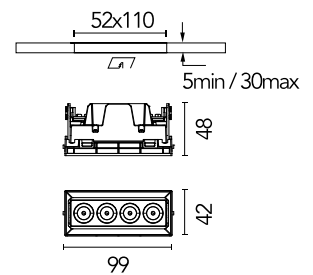

Are you a professional and your project needs consulting and support?

BOOK AN APPOINTMENT

Main specifications

| | |
|------------------------|---------------------|
| Mounting | Recessed |
| Environments | Indoor dry location |
| Light source type | LED |
| Light sources included | Yes |
| LED type | Power LED |
| Lamp category | LED |
| Number of lamps | 1 |
| Power (W) | 6.2 |
| System power (W) | 9.2 |
| Source flux (lm) | 590 |
| Lumen Output (lm) | 531 |
| Efficacy (lm/W) | 57 |

Physical

| | |
|-------------------------|-------------|
| Colour | Black/White |
| Trim | No |
| Orientation | Adjustable |
| Transversal tilting (°) | 30 |
| Recessed depth (mm) | 48 |
| Length (mm) | 99 |
| Canopy width (mm) | 0 |
| Canopy height (mm) | 0 |
| Net weight (kg) | 0.14 |
| Package height (mm) | 6 |
| Package width (mm) | 13 |
| Package length (mm) | 7 |
| IP internal | 20 |