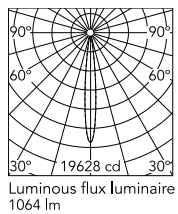

Schematic light drawing

Photometric

Lighting type	Direct
Light distribution	Symmetric
CCT (K)	3000
CRI>	90
LED Life / Failure Ratio	L80B10 > 50.000h (Tc=85°C)
Beam angle C0-180 (°)	11
Beam angle C90-270 (°)	11
Extreme cut off	No
UGR_L	<10

Electrical

Insulation class	II
Frequency (Hz)	50/60
Main voltage (Vac)	220-240
LED current (mA)	900
Power supply	Remote included
Dimmable	No
Power supply type	Non Dimmable