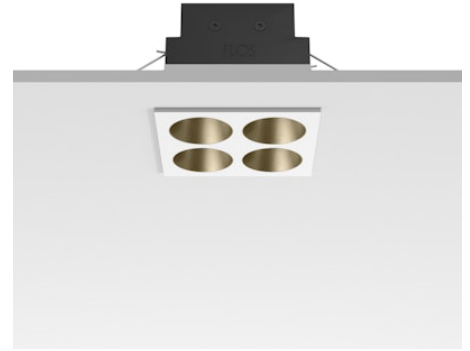

# FLOS

05.0607.40C White/Bronze

## Light Shadow Fixed Trim 4 Spots Square Optic Spot

Designed by FLOS Architectural, 2022

1064lm - 3000K - CRI> 90 - Beam° 11

Recessed integrated luminaire with 4 LED lighting spots. Remote power supply included (220-240V). Pre-installation frame not required.

### Main specifications

Mounting	Ceiling recessed
Environments	Indoor dry location
Light source type	LED
Light sources included	Yes
LED type	Power LED
Number of lamps	1
System power (W)	10.8
Source flux (lm)	1281
Lumen Output (lm)	1064
Efficacy (lm/W)	98