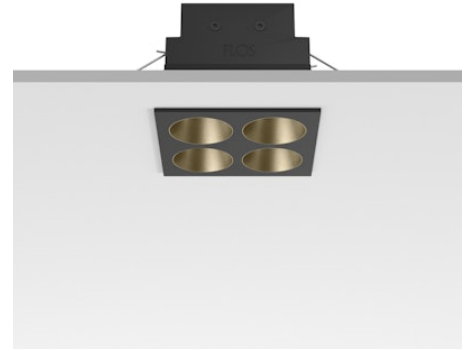

# FLOS

05.0607.14C Black/Bronze

## Light Shadow Fixed Trim 4 Spots Square Optic Spot

Designed by FLOS Architectural, 2022

1064lm - 3000K - CRI> 90 - Beam° 11

Recessed integrated luminaire with 4 LED lighting spots. Remote power supply included (220-240V). Pre-installation frame not required.

### Main specifications

Mounting	Ceiling recessed
Environments	Indoor dry location
Light source type	LED
Light sources included	Yes
LED type	Power LED
Number of lamps	1
System power (W)	10.8
Source flux (lm)	1281
Lumen Output (lm)	1064
Efficacy (lm/W)	98