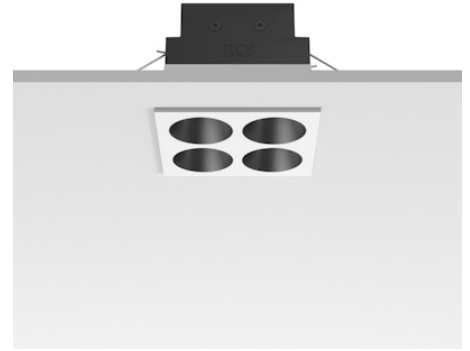

FLOS

05.0606.40C White/Black

Light Shadow Fixed Trim 4 Spots Square Optic Spot

Designed by FLOS Architectural, 2022

1059lm - 3000K - CRI> 90 - Beam° 11

Recessed integrated luminaire with 4 LED lighting spots. Remote power supply included (220-240V). Pre-installation frame not required.

Are you a professional and your project needs consulting and support?

BOOK AN APPOINTMENT

Main specifications

Mounting	Ceiling recessed
Environments	Indoor dry location
Light source type	LED
Light sources included	Yes
LED type	Power LED
Number of lamps	1
System power (W)	10.8
Source flux (lm)	1281
Lumen Output (lm)	1059
Efficacy (lm/W)	98

Physical

Colour	White/Black
Trim	Yes
Orientation	Fixed
Net weight (kg)	0.34
Package height (mm)	16
Package width (mm)	14
Package length (mm)	21
IP internal	20
IP external	55

Download

Mounting instructions [↓ PDF](#)