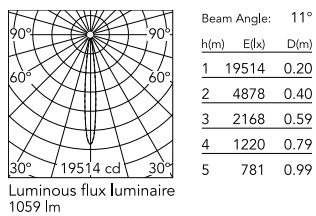

Physical

Colour	White/Black
Trim	Yes
Orientation	Fixed
Net weight (kg)	0.34
Package height (mm)	16
Package width (mm)	14
Package length (mm)	21
IP internal	20
IP external	55

Download

Mounting instructions [↓ PDF](#)

Schematic light drawing

Photometric

Lighting type	Direct
Light distribution	Symmetric
CCT (K)	3000
CRI>	90
LED Life / Failure Ratio	L80B10 > 50.000h (Tc=85°C)
Beam angle C0-180 (°)	11
Beam angle C90-270 (°)	11
Extreme cut off	No
UGR _L	<10