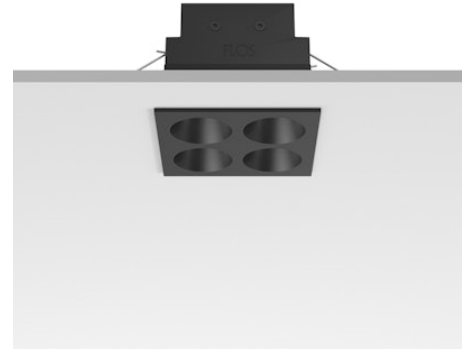

FLOS

05.0606.14C Black/Black

Light Shadow Fixed Trim 4 Spots Square Optic Spot

Designed by FLOS Architectural, 2022

1059lm - 3000K - CRI> 90 - Beam° 11

Recessed integrated luminaire with 4 LED lighting spots. Remote power supply included (220-240V). Pre-installation frame not required.

Are you a professional and your project needs consulting and support?

[BOOK AN APPOINTMENT](#)

Main specifications

Mounting	Ceiling recessed
Environments	Indoor dry location
Light source type	LED
Light sources included	Yes
LED type	Power LED
Number of lamps	1
System power (W)	10.8
Source flux (lm)	1281
Lumen Output (lm)	1059
Efficacy (lm/W)	98

Physical

Colour	Black/Black
Trim	Yes
Orientation	Fixed
Net weight (kg)	0.34
Package height (mm)	16
Package width (mm)	14
Package length (mm)	21
IP internal	20
IP external	55

Download

Mounting instructions [↓ PDF](#)