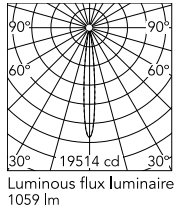

Physical

Colour	Black/Black
Trim	Yes
Orientation	Fixed
Net weight (kg)	0.34
Package height (mm)	16
Package width (mm)	14
Package length (mm)	21
IP internal	20
IP external	55

Download

Mounting instructions [↓ PDF](#)

Schematic light drawing

Photometric

Lighting type	Direct
Light distribution	Symmetric
CCT (K)	3000
CRI>	90
LED Life / Failure Ratio	L80B10 > 50.000h (Tc=85°C)
Beam angle C0-180 (°)	11
Beam angle C90-270 (°)	11
Extreme cut off	No
UGR _L	<10