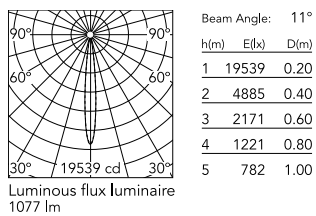

Physical

Colour	Black/White
Trim	Yes
Orientation	Fixed
Net weight (kg)	0.34
Package height (mm)	16
Package width (mm)	14
Package length (mm)	21
IP internal	20
IP external	55

Download

Mounting instructions [↓ PDF](#)

Schematic light drawing

Photometric

Lighting type	Direct
Light distribution	Symmetric
CCT (K)	3000
CRI>	90
LED Life / Failure Ratio	L80B10 > 50.000h (Tc=85°C)
Beam angle C0-180 (°)	11
Beam angle C90-270 (°)	11
Extreme cut off	No
UGR _L	<10