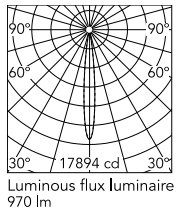

Physical

Colour	Black/Bronze
Trim	Yes
Orientation	Fixed
Net weight (kg)	0.34
Package height (mm)	16
Package width (mm)	14
Package length (mm)	21
IP internal	20
IP external	55

Download

Mounting instructions [↓ PDF](#)

Schematic light drawing

h(m)	E(lx)	D(m)
1	17894	0.20
2	4474	0.40
3	1988	0.60
4	1118	0.80
5	716	1.00

Photometric

Lighting type	Direct
Light distribution	Symmetric
CCT (K)	2700
CRI>	90
LED Life / Failure Ratio	L80B10 > 50.000h (Tc=85°C)
Beam angle C0-180 (°)	11
Beam angle C90-270 (°)	11
Extreme cut off	No
UGR _L	<10