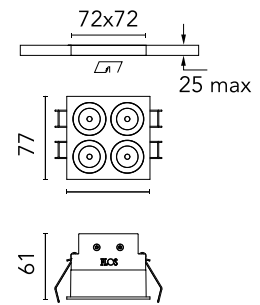

FLOS

05.0602.14C Black/Bronze

Light Shadow Fixed Trim 4 Spots Square Optic Spot

Designed by FLOS Architectural, 2022

970lm - 2700K - CRI> 90 - Beam° 11

Recessed integrated luminaire with 4 LED lighting spots. Remote power supply included (220-240V). Pre-installation frame not required.

Are you a professional and your project needs consulting and support?

[BOOK AN APPOINTMENT](#)

Main specifications

Mounting	Ceiling recessed
Environments	Indoor dry location
Light source type	LED
Light sources included	Yes
LED type	Power LED
Number of lamps	1
System power (W)	10.8
Source flux (lm)	1169
Lumen Output (lm)	970
Efficacy (lm/W)	89

Physical

Colour	Black/Bronze
Trim	Yes
Orientation	Fixed
Net weight (kg)	0.34
Package height (mm)	16
Package width (mm)	14
Package length (mm)	21
IP internal	20
IP external	55

Download

Mounting instructions [↓ PDF](#)

Schematic light drawing

h(m)	E(lx)	D(m)
1	17894	0.20
2	4474	0.40
3	1988	0.60
4	1118	0.80
5	716	1.00

Photometric

Lighting type	Direct
Light distribution	Symmetric
CCT (K)	2700
CRI>	90
LED Life / Failure Ratio	L80B10 > 50.000h (Tc=85°C)
Beam angle C0-180 (°)	11
Beam angle C90-270 (°)	11
Extreme cut off	No
UGR _L	<10