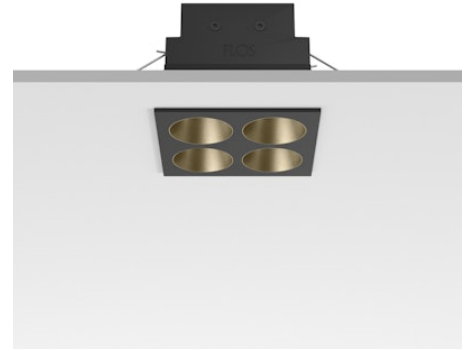

FLOS

05.0602.14C Black/Bronze

Light Shadow Fixed Trim 4 Spots Square Optic Spot

Designed by FLOS Architectural, 2022

970lm - 2700K - CRI> 90 - Beam° 11

Recessed integrated luminaire with 4 LED lighting spots. Remote power supply included (220-240V). Pre-installation frame not required.

Are you a professional and your project needs consulting and support?

[BOOK AN APPOINTMENT](#)

Main specifications

Mounting	Ceiling recessed
Environments	Indoor dry location
Light source type	LED
Light sources included	Yes
LED type	Power LED
Number of lamps	1
System power (W)	10.8
Source flux (lm)	1169
Lumen Output (lm)	970
Efficacy (lm/W)	89

Physical

Colour	Black/Bronze
Trim	Yes
Orientation	Fixed
Net weight (kg)	0.34
Package height (mm)	16
Package width (mm)	14
Package length (mm)	21
IP internal	20
IP external	55

Download

Mounting instructions [↓ PDF](#)