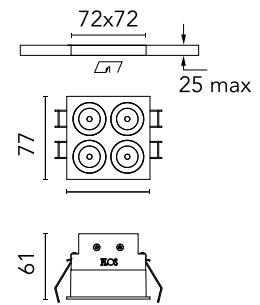

FLOS

05.0601.40C White/Black

Light Shadow Fixed Trim 4 Spots Square Optic Spot

Designed by FLOS Architectural, 2022

966lm - 2700K - CRI> 90 - Beam° 11

Recessed integrated luminaire with 4 LED lighting spots. Remote power supply included (220-240V). Pre-installation frame not required.

Are you a professional and your project needs consulting and support?

[BOOK AN APPOINTMENT](#)

Main specifications

Mounting	Ceiling recessed
Environments	Indoor dry location
Light source type	LED
Light sources included	Yes
LED type	Power LED
Number of lamps	1
System power (W)	10.8
Source flux (lm)	1169
Lumen Output (lm)	966
Efficacy (lm/W)	89

Physical

Colour	White/Black
Trim	Yes
Orientation	Fixed
Net weight (kg)	0.34
Package height (mm)	16
Package width (mm)	14
Package length (mm)	21
IP internal	20
IP external	55

Download

Mounting instructions [↓ PDF](#)

Schematic light drawing

h(m)	E(lx)	D(m)
1	17800	0.20
2	4450	0.40
3	1978	0.59
4	1113	0.79
5	712	0.99

Photometric

Lighting type	Direct
Light distribution	Symmetric
CCT (K)	2700
CRI>	90
LED Life / Failure Ratio	L80B10 > 50.000h (Tc=85°C)
Beam angle C0-180 (°)	11
Beam angle C90-270 (°)	11
Extreme cut off	No
UGR _L	<10