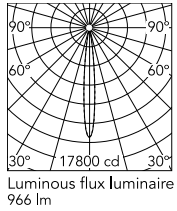

Physical

Colour	White/Black
Trim	Yes
Orientation	Fixed
Net weight (kg)	0.34
Package height (mm)	16
Package width (mm)	14
Package length (mm)	21
IP internal	20
IP external	55

Download

Mounting instructions [↓ PDF](#)

Schematic light drawing

h(m)	E(lx)	D(m)
1	17800	0.20
2	4450	0.40
3	1978	0.59
4	1113	0.79
5	712	0.99

Photometric

Lighting type	Direct
Light distribution	Symmetric
CCT (K)	2700
CRI>	90
LED Life / Failure Ratio	L80B10 > 50.000h (Tc=85°C)
Beam angle C0-180 (°)	11
Beam angle C90-270 (°)	11
Extreme cut off	No
UGR _L	<10