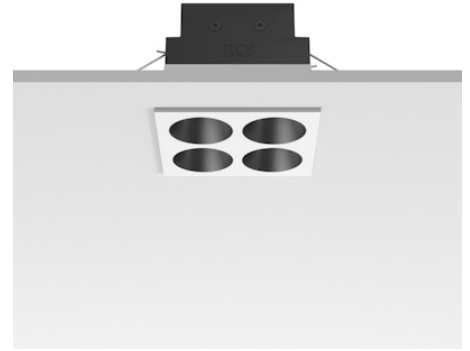

FLOS

05.0601.40C White/Black

Light Shadow Fixed Trim 4 Spots Square Optic Spot

Designed by FLOS Architectural, 2022

966lm - 2700K - CRI> 90 - Beam° 11

Recessed integrated luminaire with 4 LED lighting spots. Remote power supply included (220-240V). Pre-installation frame not required.

Are you a professional and your project needs consulting and support?

[BOOK AN APPOINTMENT](#)

Main specifications

Mounting	Ceiling recessed
Environments	Indoor dry location
Light source type	LED
Light sources included	Yes
LED type	Power LED
Number of lamps	1
System power (W)	10.8
Source flux (lm)	1169
Lumen Output (lm)	966
Efficacy (lm/W)	89

Physical

Colour	White/Black
Trim	Yes
Orientation	Fixed
Net weight (kg)	0.34
Package height (mm)	16
Package width (mm)	14
Package length (mm)	21
IP internal	20
IP external	55

Download

Mounting instructions [↓ PDF](#)