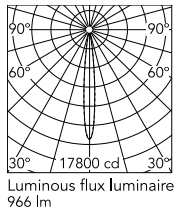

Physical

Colour	Black/Black
Trim	Yes
Orientation	Fixed
Net weight (kg)	0.34
Package height (mm)	16
Package width (mm)	14
Package length (mm)	21
IP internal	20
IP external	55

Download

Mounting instructions [↓ PDF](#)

Schematic light drawing

h(m)	E(lx)	D(m)
1	17800	0.20
2	4450	0.40
3	1978	0.59
4	1113	0.79
5	712	0.99

Photometric

Lighting type	Direct
Light distribution	Symmetric
CCT (K)	2700
CRI>	90
LED Life / Failure Ratio	L80B10 > 50.000h (Tc=85°C)
Beam angle C0-180 (°)	11
Beam angle C90-270 (°)	11
Extreme cut off	No
UGR _L	<10