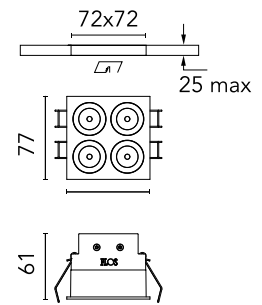

FLOS

05.0601.14C Black/Black

Light Shadow Fixed Trim 4 Spots Square Optic Spot

Designed by FLOS Architectural, 2022

966lm - 2700K - CRI> 90 - Beam° 11

Recessed integrated luminaire with 4 LED lighting spots. Remote power supply included (220-240V). Pre-installation frame not required.

Are you a professional and your project needs consulting and support?

[BOOK AN APPOINTMENT](#)

Main specifications

Mounting	Ceiling recessed
Environments	Indoor dry location
Light source type	LED
Light sources included	Yes
LED type	Power LED
Number of lamps	1
System power (W)	10.8
Source flux (lm)	1169
Lumen Output (lm)	966
Efficacy (lm/W)	89

Physical

Colour	Black/Black
Trim	Yes
Orientation	Fixed
Net weight (kg)	0.34
Package height (mm)	16
Package width (mm)	14
Package length (mm)	21
IP internal	20
IP external	55

Download

Mounting instructions [↓ PDF](#)

Schematic light drawing

h(m)	E(lx)	D(m)
1	17800	0.20
2	4450	0.40
3	1978	0.59
4	1113	0.79
5	712	0.99

Photometric

Lighting type	Direct
Light distribution	Symmetric
CCT (K)	2700
CRI>	90
LED Life / Failure Ratio	L80B10 > 50.000h (Tc=85°C)
Beam angle C0-180 (°)	11
Beam angle C90-270 (°)	11
Extreme cut off	No
UGR _L	<10