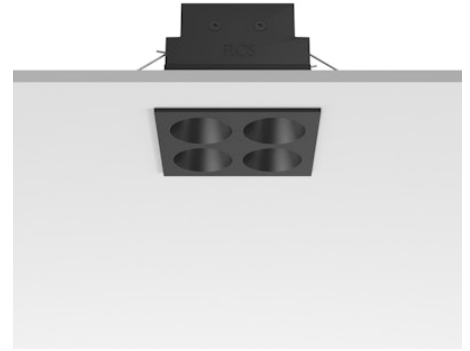

FLOS

05.0601.14C Black/Black

Light Shadow Fixed Trim 4 Spots Square Optic Spot

Designed by FLOS Architectural, 2022

966lm - 2700K - CRI> 90 - Beam° 11

Recessed integrated luminaire with 4 LED lighting spots. Remote power supply included (220-240V). Pre-installation frame not required.

Are you a professional and your project needs consulting and support?

[BOOK AN APPOINTMENT](#)

Main specifications

Mounting	Ceiling recessed
Environments	Indoor dry location
Light source type	LED
Light sources included	Yes
LED type	Power LED
Number of lamps	1
System power (W)	10.8
Source flux (lm)	1169
Lumen Output (lm)	966
Efficacy (lm/W)	89

Physical

Colour	Black/Black
Trim	Yes
Orientation	Fixed
Net weight (kg)	0.34
Package height (mm)	16
Package width (mm)	14
Package length (mm)	21
IP internal	20
IP external	55

Download

Mounting instructions [↓ PDF](#)