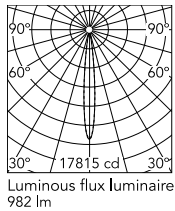

Physical

Colour	Black/White
Trim	Yes
Orientation	Fixed
Net weight (kg)	0.34
Package height (mm)	16
Package width (mm)	14
Package length (mm)	21
IP internal	20
IP external	55

Download

Mounting instructions [↓ PDF](#)

Schematic light drawing

h(m)	E(lx)	D(m)
1	17815	0.20
2	4454	0.40
3	1979	0.60
4	1113	0.80
5	713	1.00

Photometric

Lighting type	Direct
Light distribution	Symmetric
CCT (K)	2700
CRI>	90
LED Life / Failure Ratio	L80B10 > 50.000h (Tc=85°C)
Beam angle C0-180 (°)	11
Beam angle C90-270 (°)	11
Extreme cut off	No
UGR _L	<10