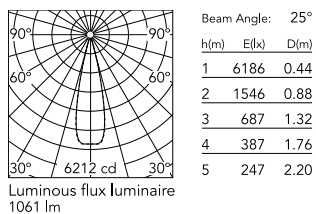

Physical

Colour	White/Bronze
Trim	Yes
Orientation	Fixed
Net weight (kg)	0.34
Package height (mm)	16
Package width (mm)	14
Package length (mm)	21
IP internal	20
IP external	55

Download

Mounting instructions [↓ PDF](#)

Schematic light drawing

Photometric

Lighting type	Direct
Light distribution	Symmetric
CCT (K)	3000
CRI>	90
LED Life / Failure Ratio	L80B10 > 50.000h (Tc=85°C)
Beam angle C0-180 (°)	25
Beam angle C90-270 (°)	25
Extreme cut off	No
UGR _L	<10