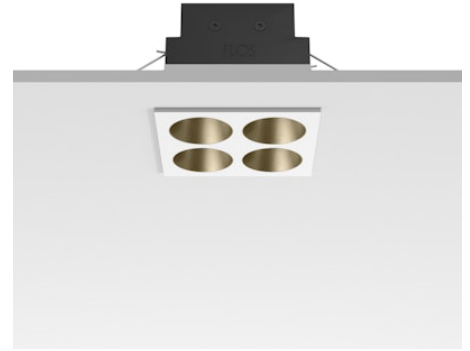

FLOS

05.0617.40C White/Bronze

Light Shadow Fixed Trim 4 Spots Square Optic Medium

Designed by FLOS Architectural, 2022

1061lm - 3000K - CRI> 90 - Beam° 25

Recessed integrated luminaire with 4 LED lighting spots. Remote power supply included (220-240V). Pre-installation frame not required.

Are you a professional and your project needs consulting and support?

[BOOK AN APPOINTMENT](#)

Main specifications

Mounting	Ceiling recessed
Environments	Indoor dry location
Light source type	LED
Light sources included	Yes
LED type	Power LED
Number of lamps	1
System power (W)	10.8
Source flux (lm)	1281
Lumen Output (lm)	1061
Efficacy (lm/W)	98

Physical

Colour	White/Bronze
Trim	Yes
Orientation	Fixed
Net weight (kg)	0.34
Package height (mm)	16
Package width (mm)	14
Package length (mm)	21
IP internal	20
IP external	55

Download

Mounting instructions [↓ PDF](#)