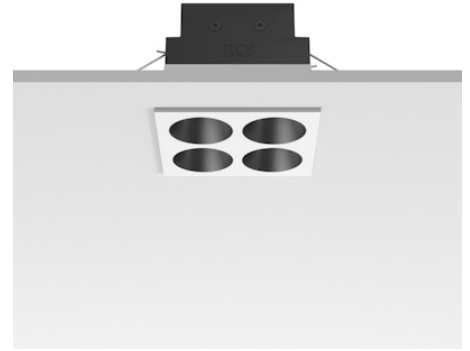

FLOS

05.0616.40C White/Black

Light Shadow Fixed Trim 4 Spots Square Optic Medium

Designed by FLOS Architectural, 2022

1050lm - 3000K - CRI> 90 - Beam° 24

Recessed integrated luminaire with 4 LED lighting spots. Remote power supply included (220-240V). Pre-installation frame not required.

Are you a professional and your project needs consulting and support?

[BOOK AN APPOINTMENT](#)

Main specifications

Mounting	Ceiling recessed
Environments	Indoor dry location
Light source type	LED
Light sources included	Yes
LED type	Power LED
Number of lamps	1
System power (W)	10.8
Source flux (lm)	1281
Lumen Output (lm)	1050
Efficacy (lm/W)	97

Physical

Colour	White/Black
Trim	Yes
Orientation	Fixed
Net weight (kg)	0.34
Package height (mm)	16
Package width (mm)	14
Package length (mm)	21
IP internal	20
IP external	55

Download

Mounting instructions [↓ PDF](#)