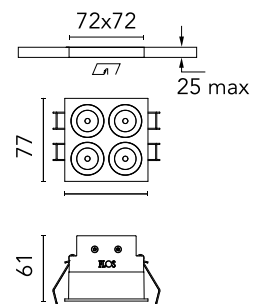

FLOS

05.0616.40C White/Black

Light Shadow Fixed Trim 4 Spots Square Optic Medium

Designed by FLOS Architectural, 2022

1050lm - 3000K - CRI> 90 - Beam° 24

Recessed integrated luminaire with 4 LED lighting spots. Remote power supply included (220-240V). Pre-installation frame not required.

Are you a professional and your project needs consulting and support?

[BOOK AN APPOINTMENT](#)

Main specifications

Mounting	Ceiling recessed
Environments	Indoor dry location
Light source type	LED
Light sources included	Yes
LED type	Power LED
Number of lamps	1
System power (W)	10.8
Source flux (lm)	1281
Lumen Output (lm)	1050
Efficacy (lm/W)	97

Physical

Colour	White/Black
Trim	Yes
Orientation	Fixed
Net weight (kg)	0.34
Package height (mm)	16
Package width (mm)	14
Package length (mm)	21
IP internal	20
IP external	55

Download

Mounting instructions [↓ PDF](#)

Schematic light drawing

h(m)	E(lx)	D(m)
1	6163	0.43
2	1541	0.87
3	685	1.30
4	385	1.74
5	247	2.17

Photometric

Lighting type	Direct
Light distribution	Symmetric
CCT (K)	3000
CRI>	90
LED Life / Failure Ratio	L80B10 > 50.000h (Tc=85°C)
Beam angle C0-180 (°)	24
Beam angle C90-270 (°)	25
Extreme cut off	No
UGR _L	<10