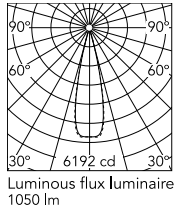

Physical

Colour	White/Black
Trim	Yes
Orientation	Fixed
Net weight (kg)	0.34
Package height (mm)	16
Package width (mm)	14
Package length (mm)	21
IP internal	20
IP external	55

Download

Mounting instructions [↓ PDF](#)

Schematic light drawing

h(m)	E(lx)	D(m)
1	6163	0.43
2	1541	0.87
3	685	1.30
4	385	1.74
5	247	2.17

Photometric

Lighting type	Direct
Light distribution	Symmetric
CCT (K)	3000
CRI>	90
LED Life / Failure Ratio	L80B10 > 50.000h (Tc=85°C)
Beam angle C0-180 (°)	24
Beam angle C90-270 (°)	25
Extreme cut off	No
UGR _L	<10