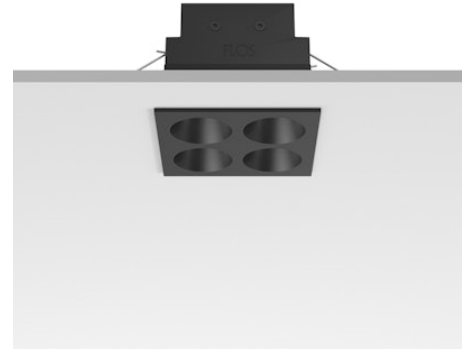

FLOS

05.0616.14C Black/Black

Light Shadow Fixed Trim 4 Spots Square Optic Medium

Designed by FLOS Architectural, 2022

1050lm - 3000K - CRI> 90 - Beam° 24

Recessed integrated luminaire with 4 LED lighting spots. Remote power supply included (220-240V). Pre-installation frame not required.

Are you a professional and your project needs consulting and support?

[BOOK AN APPOINTMENT](#)

Main specifications

Mounting	Ceiling recessed
Environments	Indoor dry location
Light source type	LED
Light sources included	Yes
LED type	Power LED
Number of lamps	1
System power (W)	10.8
Source flux (lm)	1281
Lumen Output (lm)	1050
Efficacy (lm/W)	97

Physical

Colour	Black/Black
Trim	Yes
Orientation	Fixed
Net weight (kg)	0.34
Package height (mm)	16
Package width (mm)	14
Package length (mm)	21
IP internal	20
IP external	55

Download

Mounting instructions [↓ PDF](#)