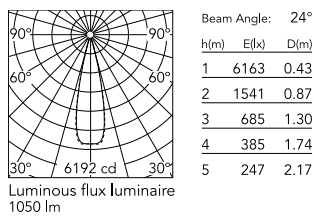

Physical

Colour	Black/Black
Trim	Yes
Orientation	Fixed
Net weight (kg)	0.34
Package height (mm)	16
Package width (mm)	14
Package length (mm)	21
IP internal	20
IP external	55

Download

Mounting instructions [↓ PDF](#)

Schematic light drawing

Photometric

Lighting type	Direct
Light distribution	Symmetric
CCT (K)	3000
CRI>	90
LED Life / Failure Ratio	L80B10 > 50.000h (Tc=85°C)
Beam angle C0-180 (°)	24
Beam angle C90-270 (°)	25
Extreme cut off	No
UGR _L	<10