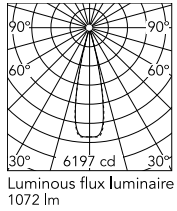

Physical

Colour	White/White
Trim	Yes
Orientation	Fixed
Net weight (kg)	0.34
Package height (mm)	16
Package width (mm)	14
Package length (mm)	21
IP internal	20
IP external	55

Download

Mounting instructions [↓ PDF](#)

Schematic light drawing

h(m)	E(lx)	D(m)
1	6169	0.44
2	1542	0.88
3	685	1.31
4	386	1.75
5	247	2.19

Photometric

Lighting type	Direct
Light distribution	Symmetric
CCT (K)	3000
CRI>	90
LED Life / Failure Ratio	L80B10 > 50.000h (Tc=85°C)
Beam angle C0-180 (°)	25
Beam angle C90-270 (°)	25
Extreme cut off	No
UGR _L	<10