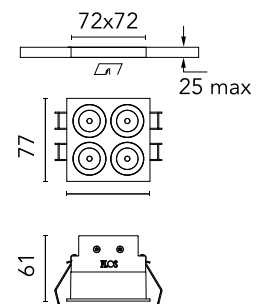

FLOS

05.0615.40C White/White

Light Shadow Fixed Trim 4 Spots Square Optic Medium

Designed by FLOS Architectural, 2022

1072lm - 3000K - CRI> 90 - Beam° 25

Recessed integrated luminaire with 4 LED lighting spots. Remote power supply included (220-240V). Pre-installation frame not required.

Are you a professional and your project needs consulting and support?

[BOOK AN APPOINTMENT](#)

Main specifications

Mounting	Ceiling recessed
Environments	Indoor dry location
Light source type	LED
Light sources included	Yes
LED type	Power LED
Number of lamps	1
System power (W)	10.8
Source flux (lm)	1281
Lumen Output (lm)	1072
Efficacy (lm/W)	99

Physical

Colour	White/White
Trim	Yes
Orientation	Fixed
Net weight (kg)	0.34
Package height (mm)	16
Package width (mm)	14
Package length (mm)	21
IP internal	20
IP external	55

Download

Mounting instructions [↓ PDF](#)

Schematic light drawing

h(m)	E(lx)	D(m)
1	6169	0.44
2	1542	0.88
3	685	1.31
4	386	1.75
5	247	2.19

Photometric

Lighting type	Direct
Light distribution	Symmetric
CCT (K)	3000
CRI>	90
LED Life / Failure Ratio	L80B10 > 50.000h (Tc=85°C)
Beam angle C0-180 (°)	25
Beam angle C90-270 (°)	25
Extreme cut off	No
UGR _L	<10