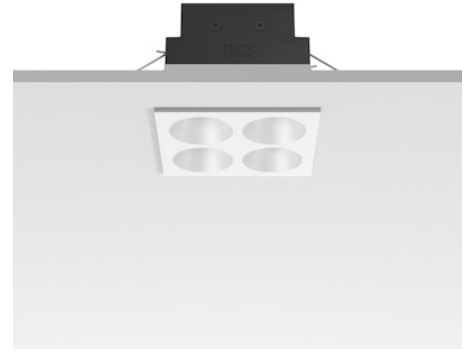

FLOS

05.0615.40C White/White

Light Shadow Fixed Trim 4 Spots Square Optic Medium

Designed by FLOS Architectural, 2022

1072lm - 3000K - CRI> 90 - Beam° 25

Recessed integrated luminaire with 4 LED lighting spots. Remote power supply included (220-240V). Pre-installation frame not required.

Are you a professional and your project needs consulting and support?

[BOOK AN APPOINTMENT](#)

Main specifications

Mounting	Ceiling recessed
Environments	Indoor dry location
Light source type	LED
Light sources included	Yes
LED type	Power LED
Number of lamps	1
System power (W)	10.8
Source flux (lm)	1281
Lumen Output (lm)	1072
Efficacy (lm/W)	99

Physical

Colour	White/White
Trim	Yes
Orientation	Fixed
Net weight (kg)	0.34
Package height (mm)	16
Package width (mm)	14
Package length (mm)	21
IP internal	20
IP external	55

Download

Mounting instructions [↓ PDF](#)