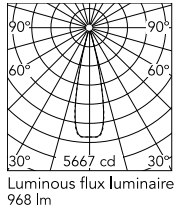

Physical

Colour	White/Bronze
Trim	Yes
Orientation	Fixed
Net weight (kg)	0.34
Package height (mm)	16
Package width (mm)	14
Package length (mm)	21
IP internal	20
IP external	55

Download

Mounting instructions [↓ PDF](#)

Schematic light drawing

Photometric

Lighting type	Direct
Light distribution	Symmetric
CCT (K)	2700
CRI>	90
LED Life / Failure Ratio	L80B10 > 50.000h (Tc=85°C)
Beam angle C0-180 (°)	25
Beam angle C90-270 (°)	25
Extreme cut off	No
UGR _L	<10