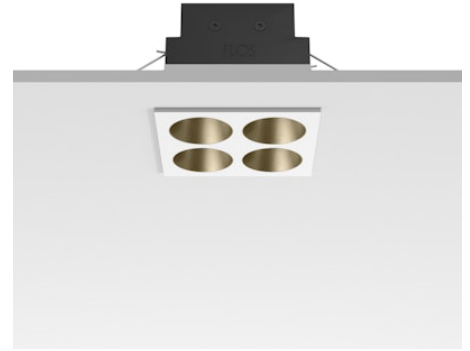

FLOS

05.0612.40C White/Bronze

Light Shadow Fixed Trim 4 Spots Square Optic Medium

Designed by FLOS Architectural, 2022

968lm - 2700K - CRI> 90 - Beam° 25

Recessed integrated luminaire with 4 LED lighting spots. Remote power supply included (220-240V). Pre-installation frame not required.

Are you a professional and your project needs consulting and support?

[BOOK AN APPOINTMENT](#)

Main specifications

Mounting	Ceiling recessed
Environments	Indoor dry location
Light source type	LED
Light sources included	Yes
LED type	Power LED
Number of lamps	1
System power (W)	10.8
Source flux (lm)	1169
Lumen Output (lm)	968
Efficacy (lm/W)	89

Physical

Colour	White/Bronze
Trim	Yes
Orientation	Fixed
Net weight (kg)	0.34
Package height (mm)	16
Package width (mm)	14
Package length (mm)	21
IP internal	20
IP external	55

Download

Mounting instructions [↓ PDF](#)