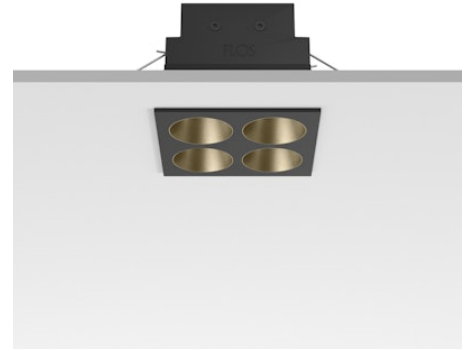

FLOS

05.0612.14C Black/Bronze

Light Shadow Fixed Trim 4 Spots Square Optic Medium

Designed by FLOS Architectural, 2022

968lm - 2700K - CRI> 90 - Beam° 25

Recessed integrated luminaire with 4 LED lighting spots. Remote power supply included (220-240V). Pre-installation frame not required.

Are you a professional and your project needs consulting and support?

[BOOK AN APPOINTMENT](#)

Main specifications

Mounting	Ceiling recessed
Environments	Indoor dry location
Light source type	LED
Light sources included	Yes
LED type	Power LED
Number of lamps	1
System power (W)	10.8
Source flux (lm)	1169
Lumen Output (lm)	968
Efficacy (lm/W)	89

Physical

Colour	Black/Bronze
Trim	Yes
Orientation	Fixed
Net weight (kg)	0.34
Package height (mm)	16
Package width (mm)	14
Package length (mm)	21
IP internal	20
IP external	55

Download

Mounting instructions [↓ PDF](#)