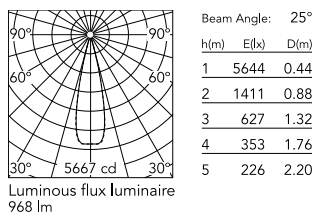

Physical

Colour	Black/Bronze
Trim	Yes
Orientation	Fixed
Net weight (kg)	0.34
Package height (mm)	16
Package width (mm)	14
Package length (mm)	21
IP internal	20
IP external	55

Download

Mounting instructions [↓ PDF](#)

Schematic light drawing

Photometric

Lighting type	Direct
Light distribution	Symmetric
CCT (K)	2700
CRI>	90
LED Life / Failure Ratio	L80B10 > 50.000h (Tc=85°C)
Beam angle C0-180 (°)	25
Beam angle C90-270 (°)	25
Extreme cut off	No
UGR _L	<10