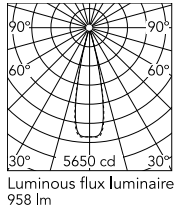

Physical

Colour	Black/Black
Trim	Yes
Orientation	Fixed
Net weight (kg)	0.34
Package height (mm)	16
Package width (mm)	14
Package length (mm)	21
IP internal	20
IP external	55

Download

Mounting instructions [↓ PDF](#)

Schematic light drawing

h(m)	E(lx)	D(m)
1	5623	0.43
2	1406	0.87
3	625	1.30
4	351	1.74
5	225	2.17

Photometric

Lighting type	Direct
Light distribution	Symmetric
CCT (K)	2700
CRI>	90
LED Life / Failure Ratio	L80B10 > 50.000h (Tc=85°C)
Beam angle C0-180 (°)	24
Beam angle C90-270 (°)	25
Extreme cut off	No
UGR _L	<10