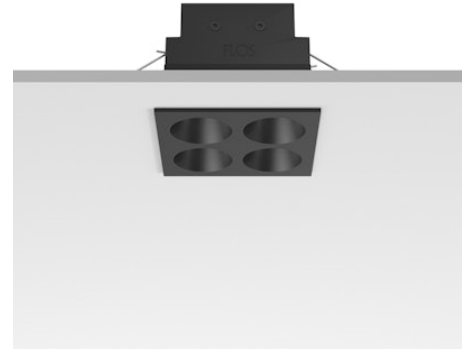

FLOS

05.0611.14C Black/Black

Light Shadow Fixed Trim 4 Spots Square Optic Medium

Designed by FLOS Architectural, 2022

958lm - 2700K - CRI> 90 - Beam° 24

Recessed integrated luminaire with 4 LED lighting spots. Remote power supply included (220-240V). Pre-installation frame not required.

Are you a professional and your project needs consulting and support?

[BOOK AN APPOINTMENT](#)

Main specifications

Mounting	Ceiling recessed
Environments	Indoor dry location
Light source type	LED
Light sources included	Yes
LED type	Power LED
Number of lamps	1
System power (W)	10.8
Source flux (lm)	1169
Lumen Output (lm)	958
Efficacy (lm/W)	88

Physical

Colour	Black/Black
Trim	Yes
Orientation	Fixed
Net weight (kg)	0.34
Package height (mm)	16
Package width (mm)	14
Package length (mm)	21
IP internal	20
IP external	55

Download

Mounting instructions [↓ PDF](#)