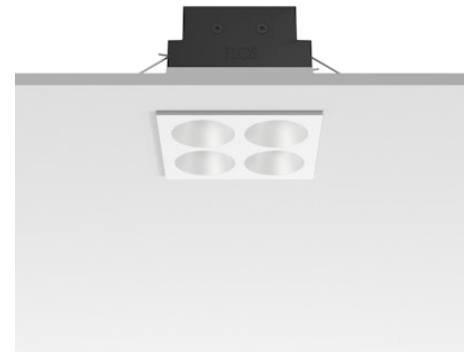

FLOS

05.0610.40C White/White

Light Shadow Fixed Trim 4 Spots Square Optic Medium

Designed by FLOS Architectural, 2022

978lm - 2700K - CRI> 90 - Beam° 25

Recessed integrated luminaire with 4 LED lighting spots. Remote power supply included (220-240V). Pre-installation frame not required.

Are you a professional and your project needs consulting and support?

[BOOK AN APPOINTMENT](#)

Main specifications

Mounting	Ceiling recessed
Environments	Indoor dry location
Light source type	LED
Light sources included	Yes
LED type	Power LED
Number of lamps	1
System power (W)	10.8
Source flux (lm)	1169
Lumen Output (lm)	978
Efficacy (lm/W)	90

Physical

Colour	White/White
Trim	Yes
Orientation	Fixed
Net weight (kg)	0.34
Package height (mm)	16
Package width (mm)	14
Package length (mm)	21
IP internal	20
IP external	55

Download

Mounting instructions [↓ PDF](#)