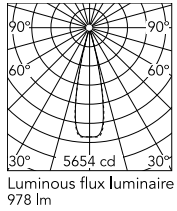

Physical

Colour	White/White
Trim	Yes
Orientation	Fixed
Net weight (kg)	0.34
Package height (mm)	16
Package width (mm)	14
Package length (mm)	21
IP internal	20
IP external	55

Download

Mounting instructions [↓ PDF](#)

Schematic light drawing

h(m)	E(lx)	D(m)
1	5628	0.44
2	1407	0.88
3	625	1.31
4	352	1.75
5	225	2.19

Photometric

Lighting type	Direct
Light distribution	Symmetric
CCT (K)	2700
CRI>	90
LED Life / Failure Ratio	L80B10 > 50.000h (Tc=85°C)
Beam angle C0-180 (°)	25
Beam angle C90-270 (°)	25
Extreme cut off	No
UGR _L	<10