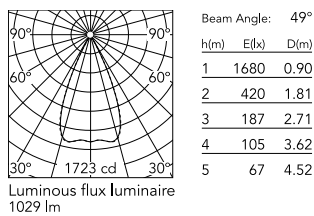

Physical

Colour	White/Bronze
Trim	No
Orientation	Fixed
Net weight (kg)	0.34
Package height (mm)	16
Package width (mm)	14
Package length (mm)	21
IP internal	20
IP external	55

Download

Mounting instructions [↓ PDF](#)

Schematic light drawing

Photometric

Lighting type	Direct
Light distribution	Symmetric
CCT (K)	3000
CRI>	90
LED Life / Failure Ratio	L80B10 > 50.000h (Tc=85°C)
Beam angle C0-180 (°)	49
Beam angle C90-270 (°)	49
Extreme cut off	No
UGR _L	<10