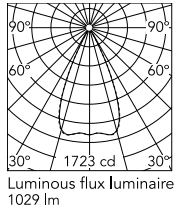

Physical

Colour	Black/Bronze
Trim	No
Orientation	Fixed
Net weight (kg)	0.34
Package height (mm)	16
Package width (mm)	14
Package length (mm)	21
IP internal	20
IP external	55

Download

Mounting instructions [↓ PDF](#)

Schematic light drawing

h(m)	E(lx)	D(m)
1	1680	0.90
2	420	1.81
3	187	2.71
4	105	3.62
5	67	4.52

Photometric

Lighting type	Direct
Light distribution	Symmetric
CCT (K)	3000
CRI>	90
LED Life / Failure Ratio	L80B10 > 50.000h (Tc=85°C)
Beam angle C0-180 (°)	49
Beam angle C90-270 (°)	49
Extreme cut off	No
UGR _L	<10