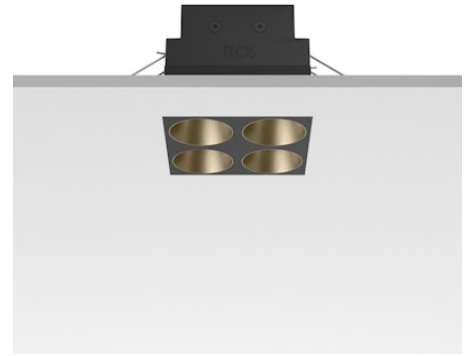

FLOS

05.0677.14C Black/Bronze

Light Shadow Fixed No Trim 4 Spots Square Optic Wide Flood

Designed by FLOS Architectural, 2022

1029lm - 3000K - CRI> 90 - Beam° 49

Recessed integrated luminaire with 4 LED lighting spots. Remote power supply included (220-240V). It requires a pre-installation frame, to be ordered separately.

Are you a professional and your project needs consulting and support?

[BOOK AN APPOINTMENT](#)

Main specifications

Mounting	Ceiling recessed
Environments	Indoor dry location
Light source type	LED
Light sources included	Yes
LED type	Power LED
Number of lamps	1
System power (W)	10.8
Source flux (lm)	1281
Lumen Output (lm)	1029
Efficacy (lm/W)	95

Physical

Colour	Black/Bronze
Trim	No
Orientation	Fixed
Net weight (kg)	0.34
Package height (mm)	16
Package width (mm)	14
Package length (mm)	21
IP internal	20
IP external	55

Download

Mounting instructions [↓ PDF](#)