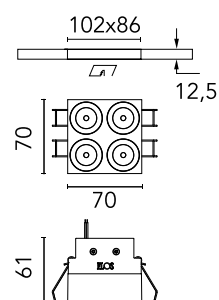

FLOS

05.0672.40C White/Bronze

Light Shadow Fixed No Trim 4 Spots Square Optic Wide Flood

Designed by FLOS Architectural, 2022

939lm - 2700K - CRI> 90 - Beam° 49

Recessed integrated luminaire with 4 LED lighting spots. Remote power supply included (220-240V). It requires a pre-installation frame, to be ordered separately.

Are you a professional and your project needs consulting and support?

[BOOK AN APPOINTMENT](#)

Main specifications

Mounting	Ceiling recessed
Environments	Indoor dry location
Light source type	LED
Light sources included	Yes
LED type	Power LED
Number of lamps	1
System power (W)	10.8
Source flux (lm)	1169
Lumen Output (lm)	939
Efficacy (lm/W)	86

Physical

Colour	White/Bronze
Trim	No
Orientation	Fixed
Net weight (kg)	0.34
Package height (mm)	16
Package width (mm)	14
Package length (mm)	21
IP internal	20
IP external	55

Download

Mounting instructions [↓ PDF](#)

Schematic light drawing

h(m)	E(lx)	D(m)
1	1533	0.90
2	383	1.81
3	170	2.71
4	96	3.62
5	61	4.52

Photometric

Lighting type	Direct
Light distribution	Symmetric
CCT (K)	2700
CRI>	90
LED Life / Failure Ratio	L80B10 > 50.000h (Tc=85°C)
Beam angle C0-180 (°)	49
Beam angle C90-270 (°)	49
Extreme cut off	No
UGR _L	<10