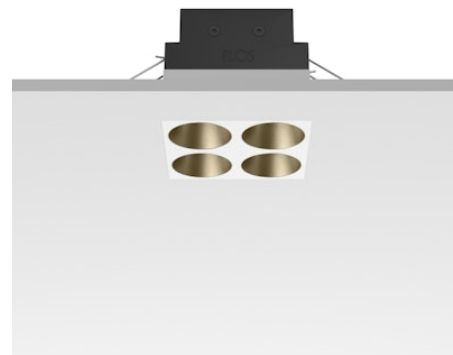

FLOS

05.0672.40C White/Bronze

Light Shadow Fixed No Trim 4 Spots Square Optic Wide Flood

Designed by FLOS Architectural, 2022

939lm - 2700K - CRI> 90 - Beam° 49

Recessed integrated luminaire with 4 LED lighting spots. Remote power supply included (220-240V). It requires a pre-installation frame, to be ordered separately.

Are you a professional and your project needs consulting and support?

[BOOK AN APPOINTMENT](#)

Main specifications

Mounting	Ceiling recessed
Environments	Indoor dry location
Light source type	LED
Light sources included	Yes
LED type	Power LED
Number of lamps	1
System power (W)	10.8
Source flux (lm)	1169
Lumen Output (lm)	939
Efficacy (lm/W)	86

Physical

Colour	White/Bronze
Trim	No
Orientation	Fixed
Net weight (kg)	0.34
Package height (mm)	16
Package width (mm)	14
Package length (mm)	21
IP internal	20
IP external	55

Download

Mounting instructions [↓ PDF](#)