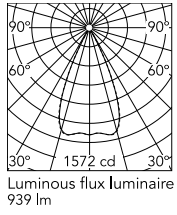

Physical

Colour	White/Bronze
Trim	No
Orientation	Fixed
Net weight (kg)	0.34
Package height (mm)	16
Package width (mm)	14
Package length (mm)	21
IP internal	20
IP external	55

Download

Mounting instructions [↓ PDF](#)

Schematic light drawing

h(m)	E(lx)	D(m)
1	1533	0.90
2	383	1.81
3	170	2.71
4	96	3.62
5	61	4.52

Photometric

Lighting type	Direct
Light distribution	Symmetric
CCT (K)	2700
CRI>	90
LED Life / Failure Ratio	L80B10 > 50.000h (Tc=85°C)
Beam angle C0-180 (°)	49
Beam angle C90-270 (°)	49
Extreme cut off	No
UGR _L	<10