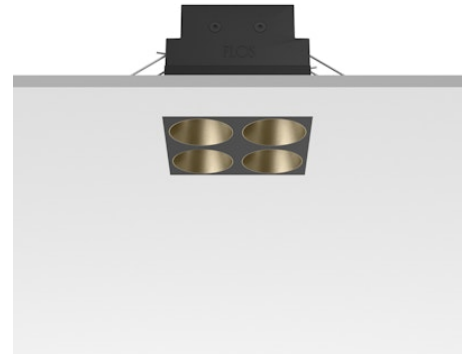

# FLOS

05.0672.14C Black/Bronze

## Light Shadow Fixed No Trim 4 Spots Square Optic Wide Flood

Designed by FLOS Architectural, 2022

939lm - 2700K - CRI> 90 - Beam° 49

Recessed integrated luminaire with 4 LED lighting spots. Remote power supply included (220-240V). It requires a pre-installation frame, to be ordered separately.

### Main specifications

Mounting	Ceiling recessed
Environments	Indoor dry location
Light source type	LED
Light sources included	Yes
LED type	Power LED
Number of lamps	1
System power (W)	10.8
Source flux (lm)	1169
Lumen Output (lm)	939
Efficacy (lm/W)	86