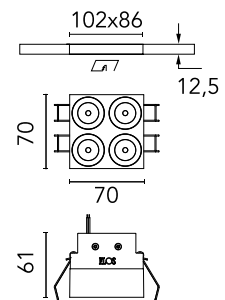

Are you a professional and your project needs consulting and support?

[BOOK AN APPOINTMENT](#)

Main specifications

Mounting	Ceiling recessed
Environments	Indoor dry location
Light source type	LED
Light sources included	Yes
LED type	Power LED
Number of lamps	1
System power (W)	10.8
Source flux (lm)	1169
Lumen Output (lm)	939
Efficacy (lm/W)	86

Physical

Colour	Black/Bronze
Trim	No
Orientation	Fixed
Net weight (kg)	0.34
Package height (mm)	16
Package width (mm)	14
Package length (mm)	21
IP internal	20
IP external	55

Download

Mounting instructions [↓ PDF](#)

Photometric Files

LDT / IES [↓ ZIP](#)

Technical Drawings

2D [↓ ZIP](#)

3D [↓ ZIP](#)