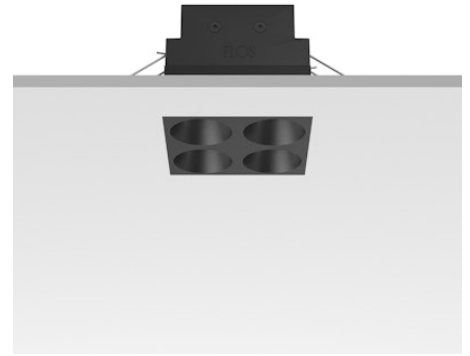

FLOS

05.0671.14C Black/Black

Light Shadow Fixed No Trim 4 Spots Square Optic Wide Flood

Designed by FLOS Architectural, 2022

932lm - 2700K - CRI> 90 - Beam° 48

Recessed integrated luminaire with 4 LED lighting spots. Remote power supply included (220-240V). It requires a pre-installation frame, to be ordered separately.

Are you a professional and your project needs consulting and support?

[BOOK AN APPOINTMENT](#)

Main specifications

Mounting	Ceiling recessed
Environments	Indoor dry location
Light source type	LED
Light sources included	Yes
LED type	Power LED
Number of lamps	1
System power (W)	10.8
Source flux (lm)	1169
Lumen Output (lm)	932
Efficacy (lm/W)	86

Physical

Colour	Black/Black
Trim	No
Orientation	Fixed
Net weight (kg)	0.34
Package height (mm)	16
Package width (mm)	14
Package length (mm)	21
IP internal	20
IP external	55

Download

Mounting instructions [↓ PDF](#)