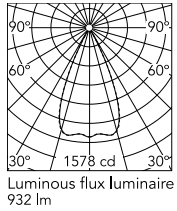

Physical

Colour	Black/Black
Trim	No
Orientation	Fixed
Net weight (kg)	0.34
Package height (mm)	16
Package width (mm)	14
Package length (mm)	21
IP internal	20
IP external	55

Download

Mounting instructions [↓ PDF](#)

Schematic light drawing

h(m)	E(lx)	D(m)
1	1570	0.90
2	392	1.80
3	174	2.70
4	98	3.59
5	63	4.49

Photometric

Lighting type	Direct
Light distribution	Symmetric
CCT (K)	2700
CRI>	90
LED Life / Failure Ratio	L80B10 > 50.000h (Tc=85°C)
Beam angle C0-180 (°)	48
Beam angle C90-270 (°)	49
Extreme cut off	No
UGR _L	<10