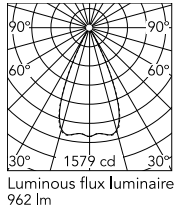

### Physical

Colour	Black/White
Trim	No
Orientation	Fixed
Net weight (kg)	0.34
Package height (mm)	16
Package width (mm)	14
Package length (mm)	21
IP internal	20
IP external	55

### Technical Drawings

2D [↓ ZIP](#)

3D [↓ ZIP](#)

## Schematic light drawing

h(m)	E(lx)	D(m)
1	1564	0.90
2	391	1.81
3	174	2.71
4	98	3.62
5	63	4.52