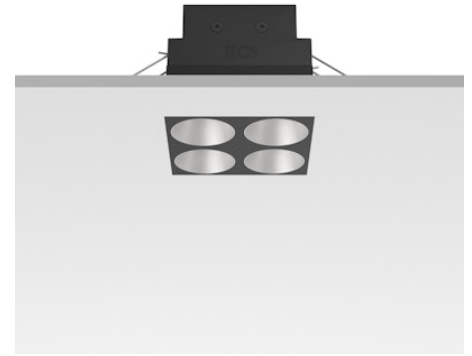

## Light Shadow Fixed No Trim 4 Spots Square Optic Wide Flood

Designed by FLOS Architectural, 2022

962lm - 2700K - CRI> 90 - Beam° 49

Recessed integrated luminaire with 4 LED lighting spots. Remote power supply included (220-240V). It requires a pre-installation frame, to be ordered separately.

### Main specifications

Mounting	Ceiling recessed
Environments	Indoor dry location
Light source type	LED
Light sources included	Yes
LED type	Power LED
Number of lamps	1
System power (W)	10.8
Source flux (lm)	1169
Lumen Output (lm)	962
Efficacy (lm/W)	89